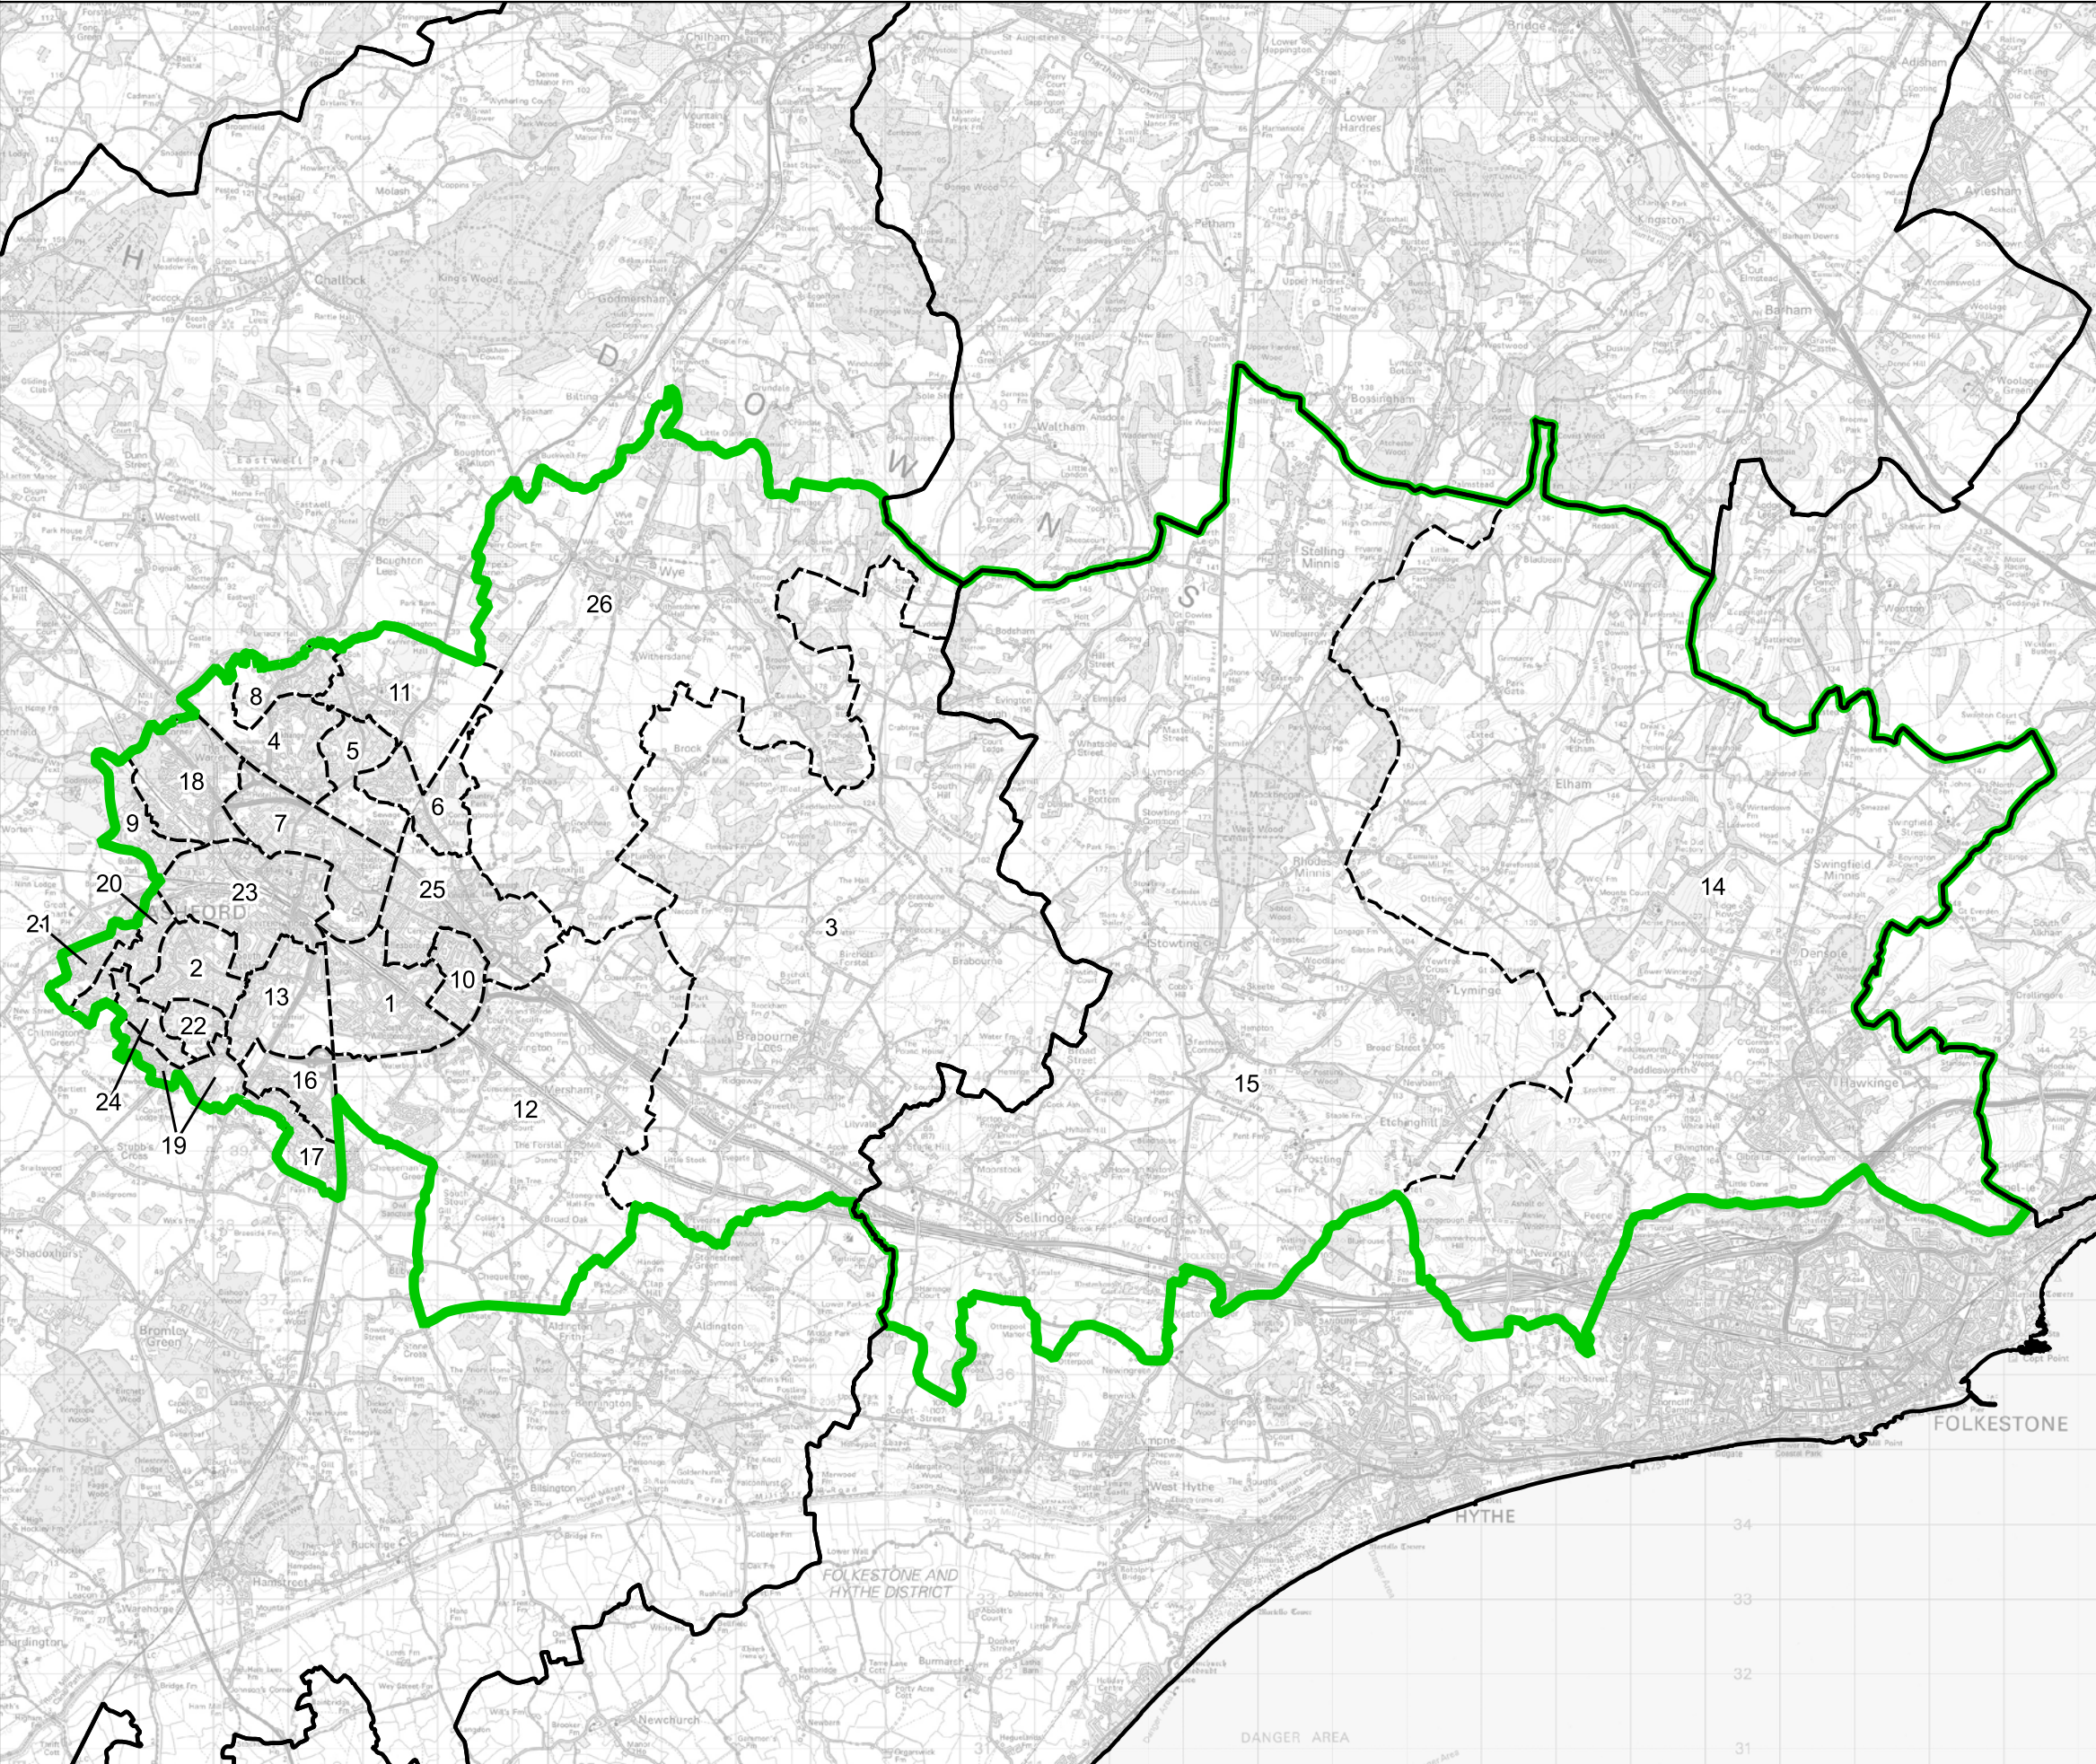

Boundary Commission for England - Final Recommendations for the South East Region

Ashford County Constituency - Electorate 73,546

- Wards:
- 1 Aylesford & East Stour
 - 2 Beaver
 - 3 Birchholt
 - 4 Bockhanger
 - 5 Bybrook
 - 6 Conningbrook & Little Burton Farm
 - 7 Furley
 - 8 Goat Lees
 - 9 Godinton
 - 10 Highfield
 - 11 Kennington
 - 12 Mersham, Sevington South with Finberry
 - 13 Norman
 - 14 North Downs East
 - 15 North Downs West
 - 16 Park Farm North
 - 17 Park Farm South
 - 18 Repton
 - 19 Roman
 - 20 Singleton East
 - 21 Singleton West
 - 22 Stanhope
 - 23 Victoria
 - 24 Washford
 - 25 Willesborough
 - 26 Wye with Hinxhill

Constituency
 Local Authorities
 Wards

0 1 2 km

© Crown copyright and database rights 2023 OS 100018289. You are permitted to use this data solely to enable you to respond to, or interact with, the organisation that provided you with the data. You are not permitted to copy, sub-licence, distribute or sell any of this data to third parties in any form. Third party rights to enforce the terms of this licence shall be reserved to OS.

Ashford County Constituency