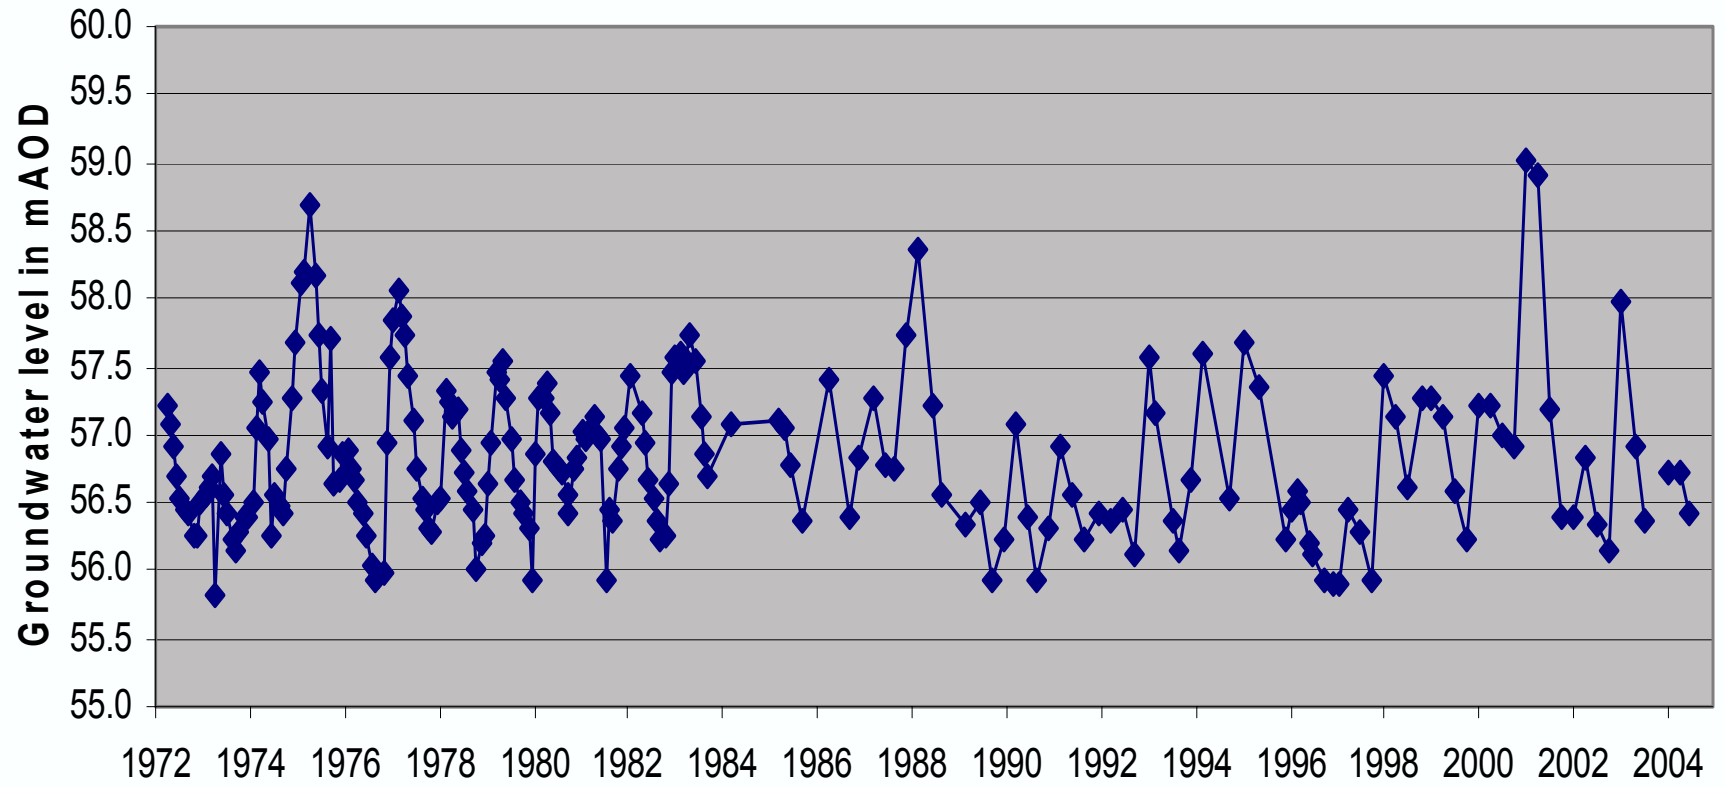

APPENDIX 5.1
GROUNDWATER LEVELS AT
COLDHAM AND HAZELWOOD
WITHIN THE CHART LEACON GWMU

Groundwater Rest Level Coldham

Groundwater Rest Level Hazelwood Cottage