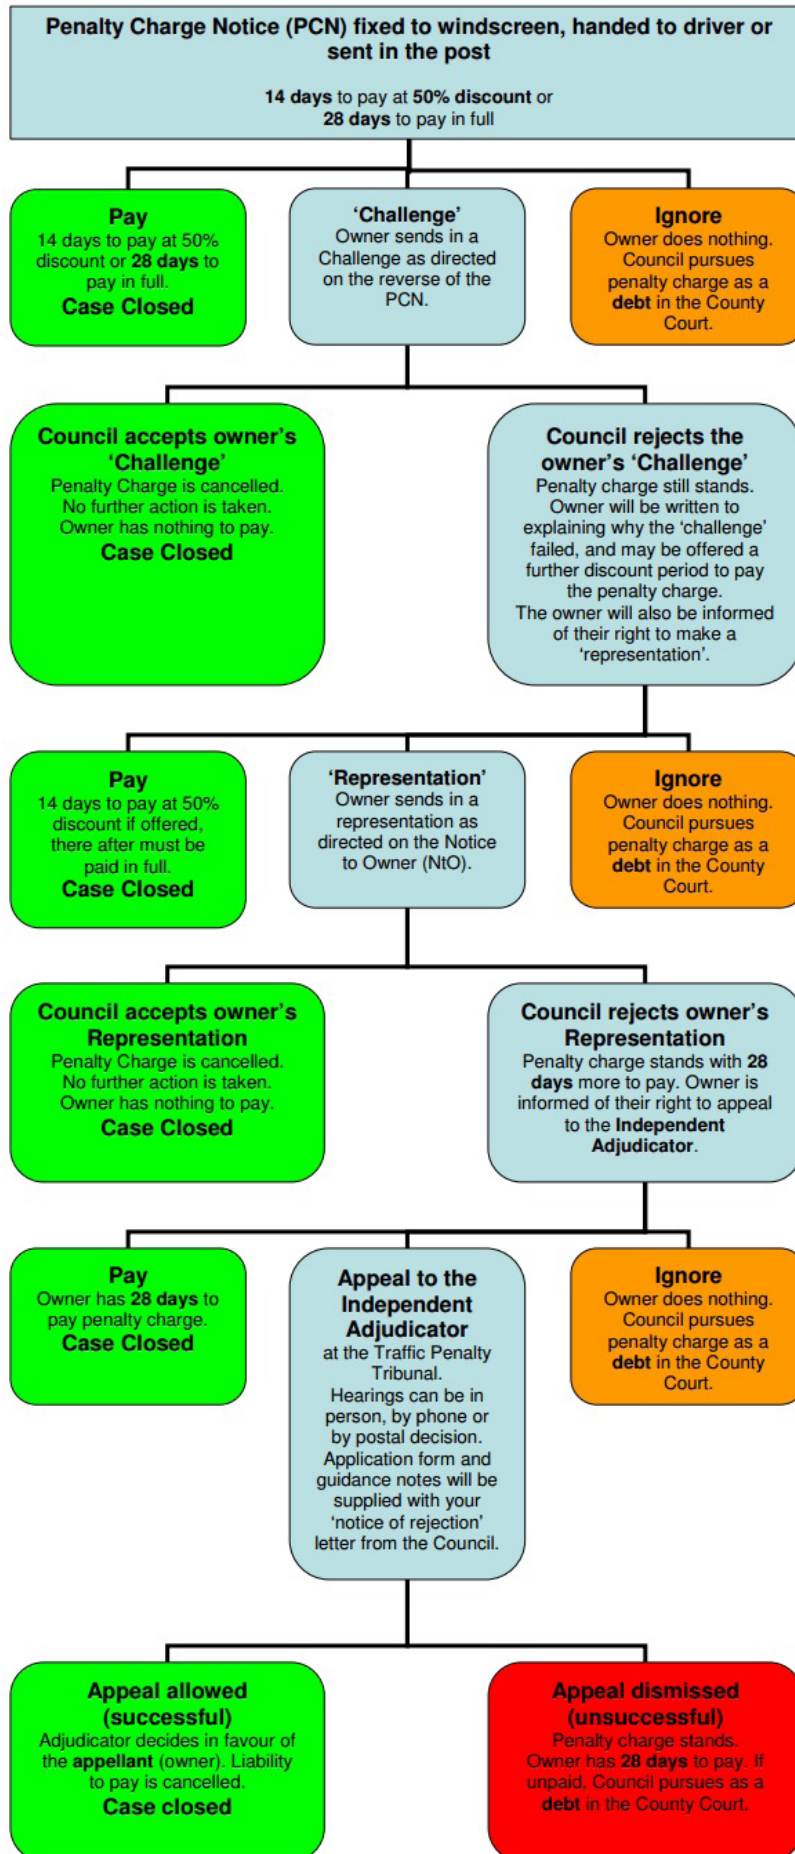

# How to Appeal a Parking Ticket

Guidance Notes ONLY

For further information visit the Joint Committee of England and Wales for the civil enforcement of parking regulations at [www.patrol-uk.info](http://www.patrol-uk.info)

**Don't ignore parking penalties. Pay or Challenge**