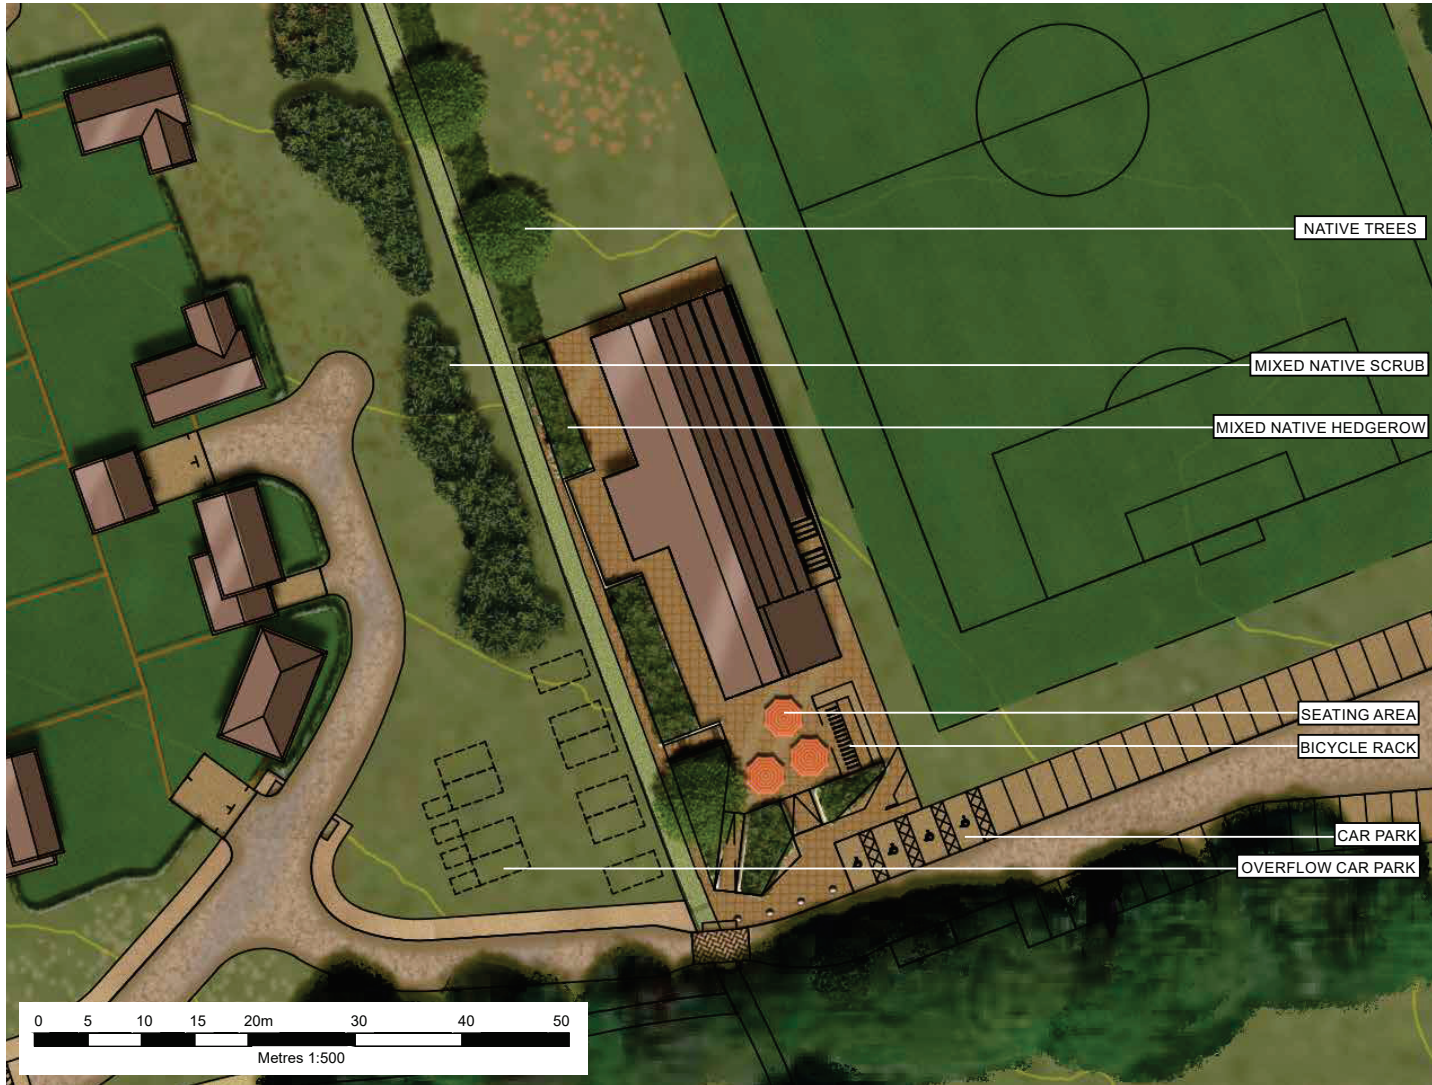

NATIVE HEDGEROW AND TREES - PLANT IN A DOUBLE STAGGERED ROW AT A RATE OF 5 / LINEAR METER

Species	Common Name	Specification	Root Zone	Overall Height (cm)	Girth (cm)	% MIX (m)	Total Length	Total Number	
							49		
<i>Corylus avellana</i>	Common Hazel	1+2; Transplant - seed raised; branched; 3 breaks	B	60-80		20%	50		
<i>Crataegus monogyna</i>	Common Hawthorn	1+1; Transplant - seed raised	B	60-80		25%	65		
<i>Euonymus europaeus</i>	Spindle	1+2; Transplant - seed raised; branched; 5 breaks	B	60-80		5%	15		
<i>Prunus avium</i>	Wild Cherry	1+1; Transplant - seed raised	B	60-80		15%	10		
<i>Prunus domestica</i>	Damson	1+1; Transplant - seed raised; branched; 3 breaks	B	60-80		10%	5		
<i>Prunus spinosa</i>	Blackthorn	1+1; Transplant - seed raised; branched; 2 breaks	B	60-80		15%	5		
<i>Rosa canina</i>	Dog Rose	1+1; Transplant - seed raised; branched; 3 breaks	B	60-80		10%	5		
<i>Acer campestre</i>	Field Maple	2x; Standard; clear stem 175-200cm; 3 breaks	B	250-300	8-10			1	
<i>Malus sylvestris</i>	Crab Apple	2x; Standard; clear stem 175-200cm; 3 breaks	B	250-300	8-10			2	
							<b>100%</b>		

TREES SPECIES -  
*Malus sylvestris*  
*Acer campestre*

WILDFLOWER MEADOW -  
 Weald Meadow Seed Mix or similar approved

SPORTS PITCHES -  
 Perennial ryegrass seed mix

FOR DETAILS OF SCRUB PLANTING PLEASE REFER TO 403.06269.00058. LANDSCAPE2.

TENTERDEN, KENT

**DETAILED DESIGN -  
PAVILION AREA**

**403.06269.00058.landscape3**

Scale AS SHOWN Date APRIL 2021