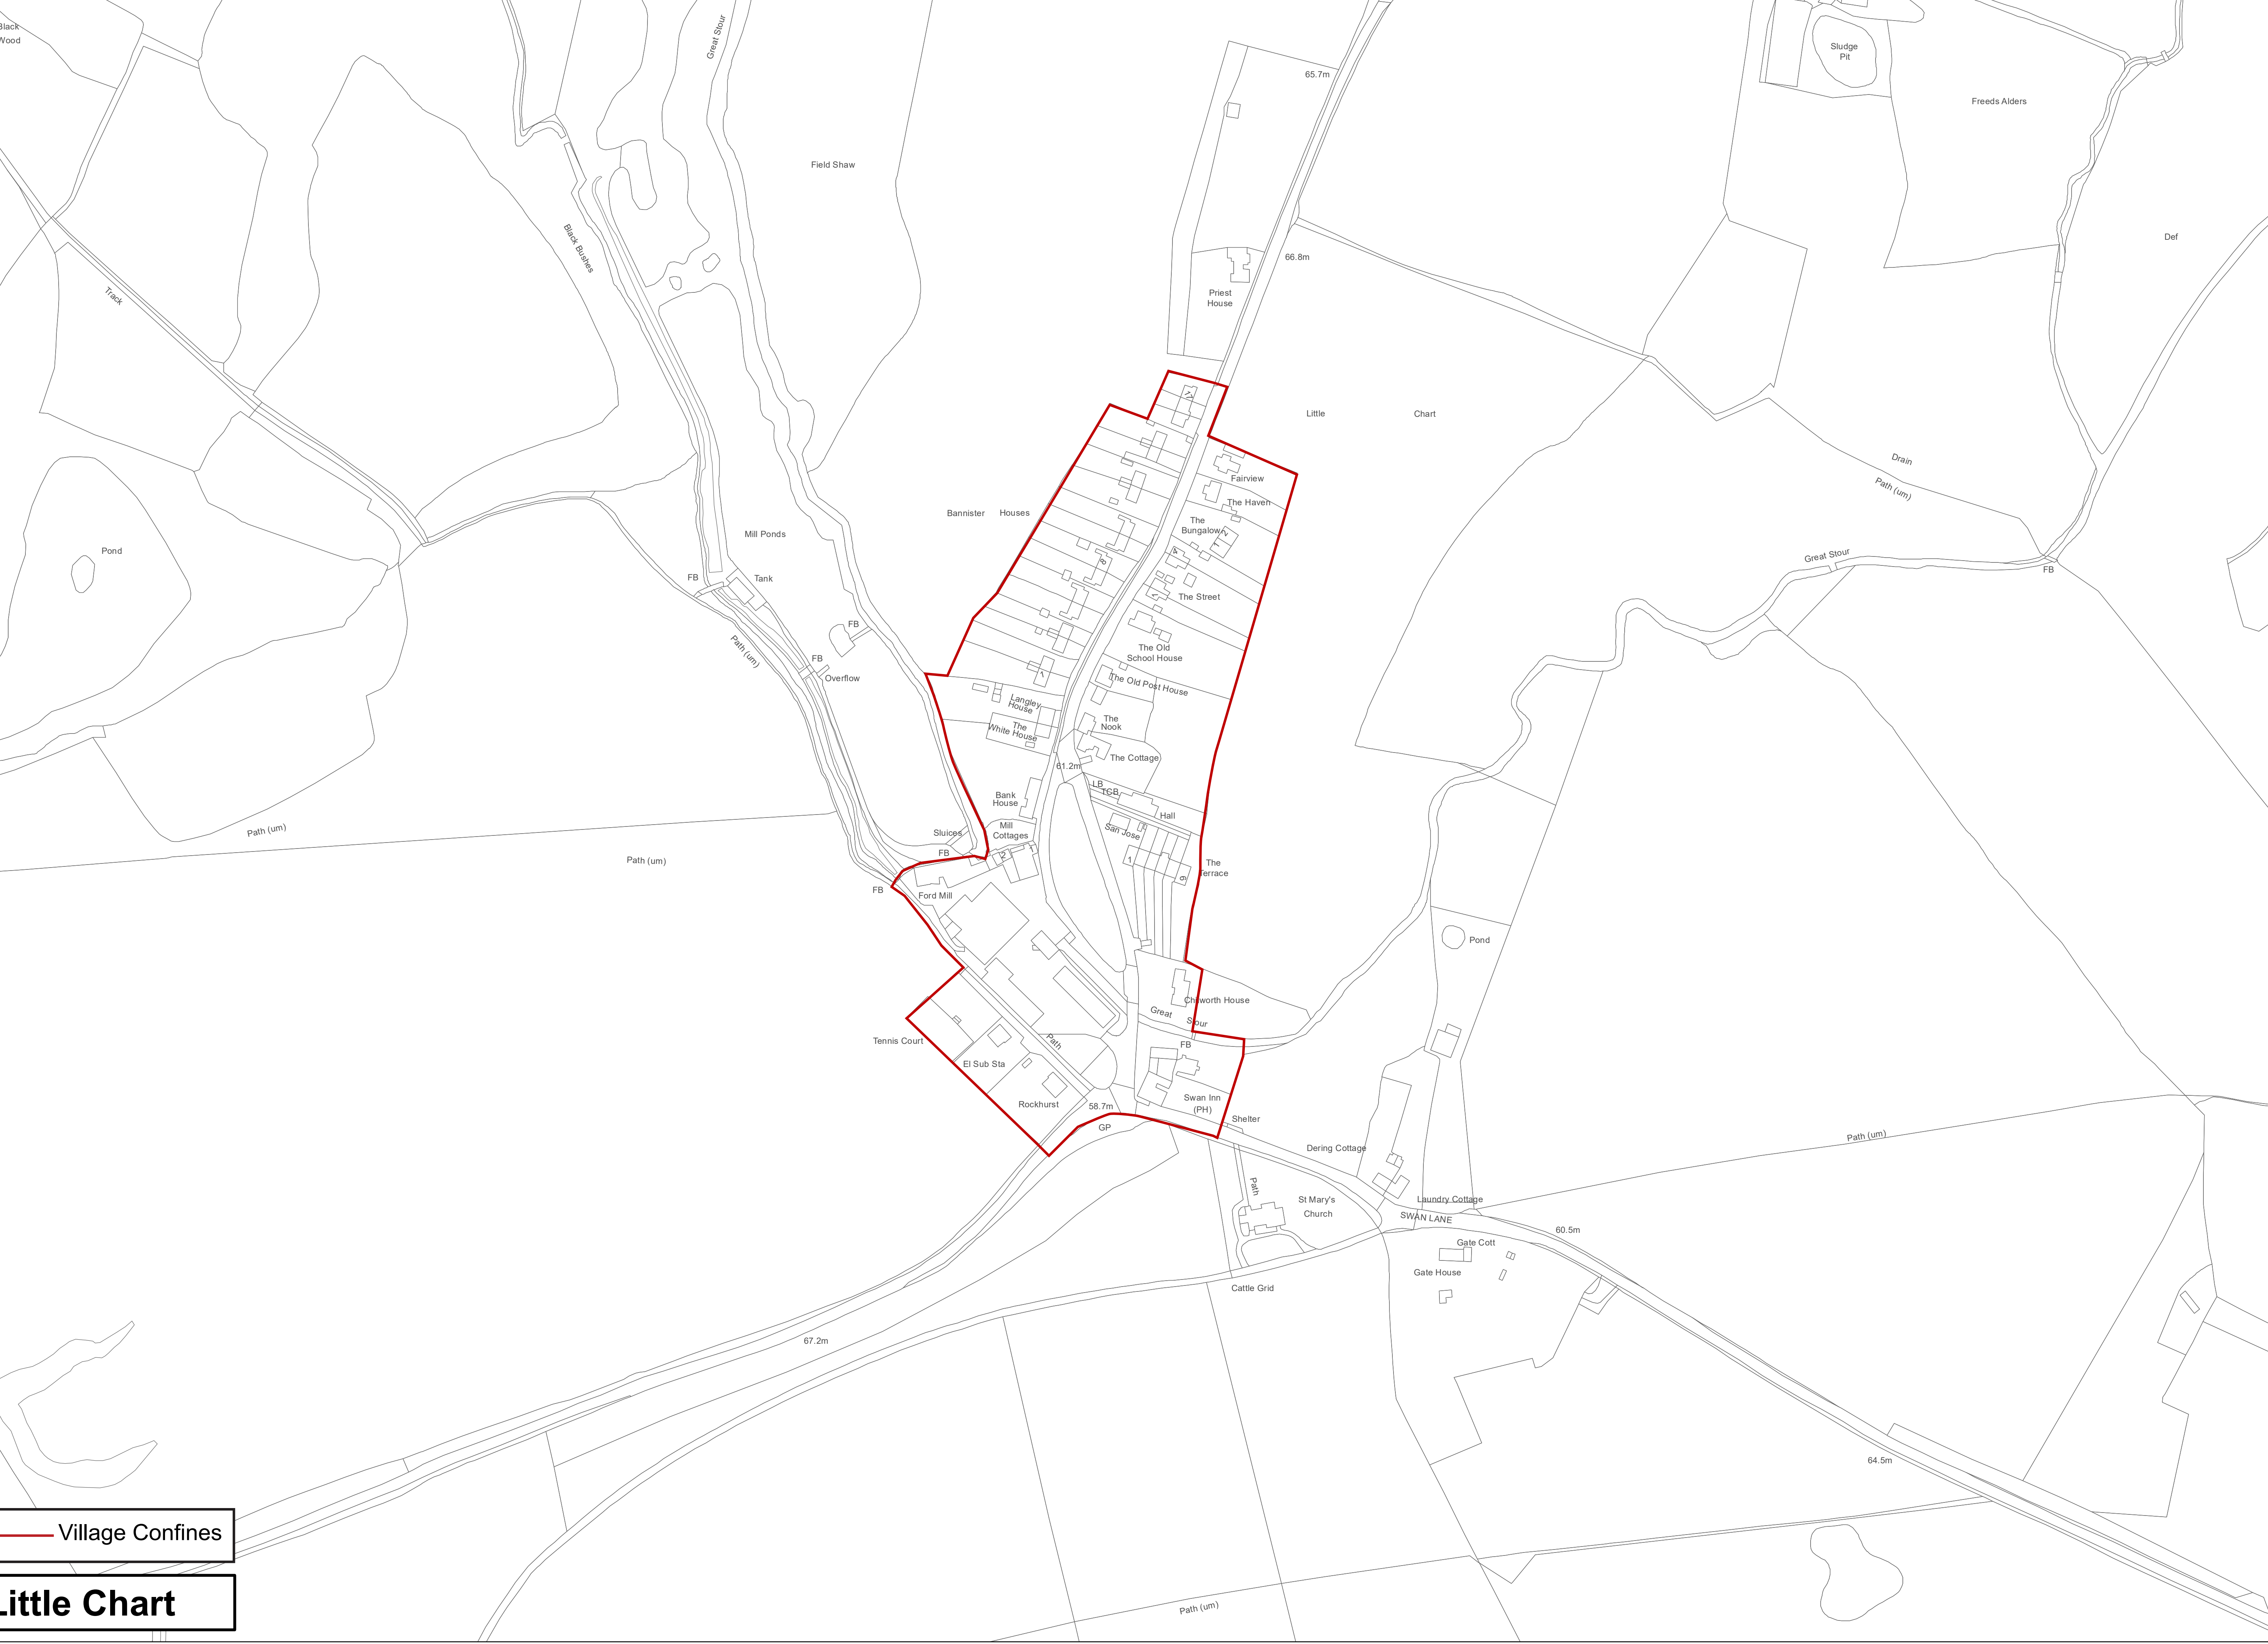

Little Black Bush Wood

Issues

Massock Wood

Village Confines

Little Chart

Field Shaw

65.7m

66.8m

Little Chart

Frees Alders

Def

Drain

Path (um)

Great Stour

FB

Path (um)

Path (um)

Tennis Court

El Sub Sta

Rockhurst

58.7m

GP

Swan Inn (PH)

Shelter