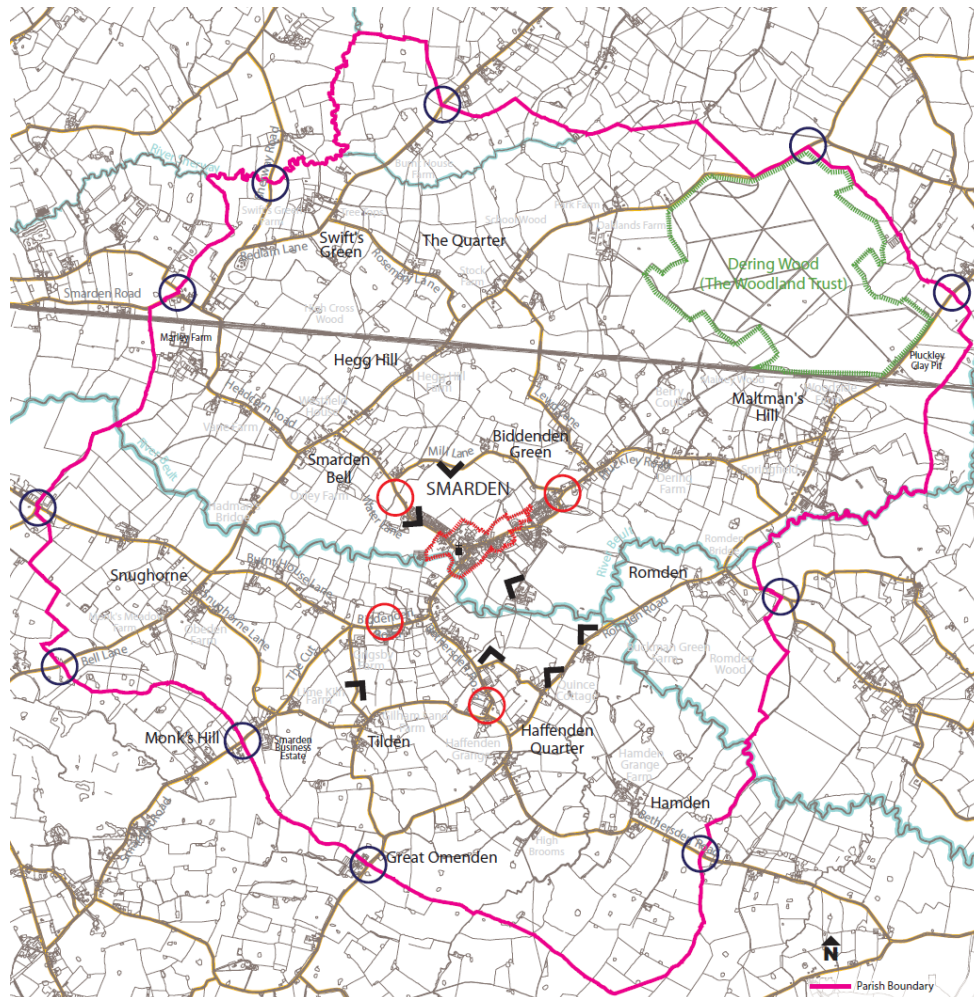

ASHFORD
BOROUGH COUNCIL

PUBLIC NOTICE

DESIGNATION OF A NEIGHBOURHOOD AREA, SMARDEN

Ashford Borough Council has designated, under section 61G of the Town and Country Planning Act 1990, the following neighbourhood area:-

Neighbourhood Area Name: **SMARDEN PARISH COUNCIL**

Name of body who applied for the designation: **SMARDEN PARISH COUNCIL**

The neighbourhood area is identified on the map below

For more information please visit www.ashford.gov.uk/neighbourhood-plans