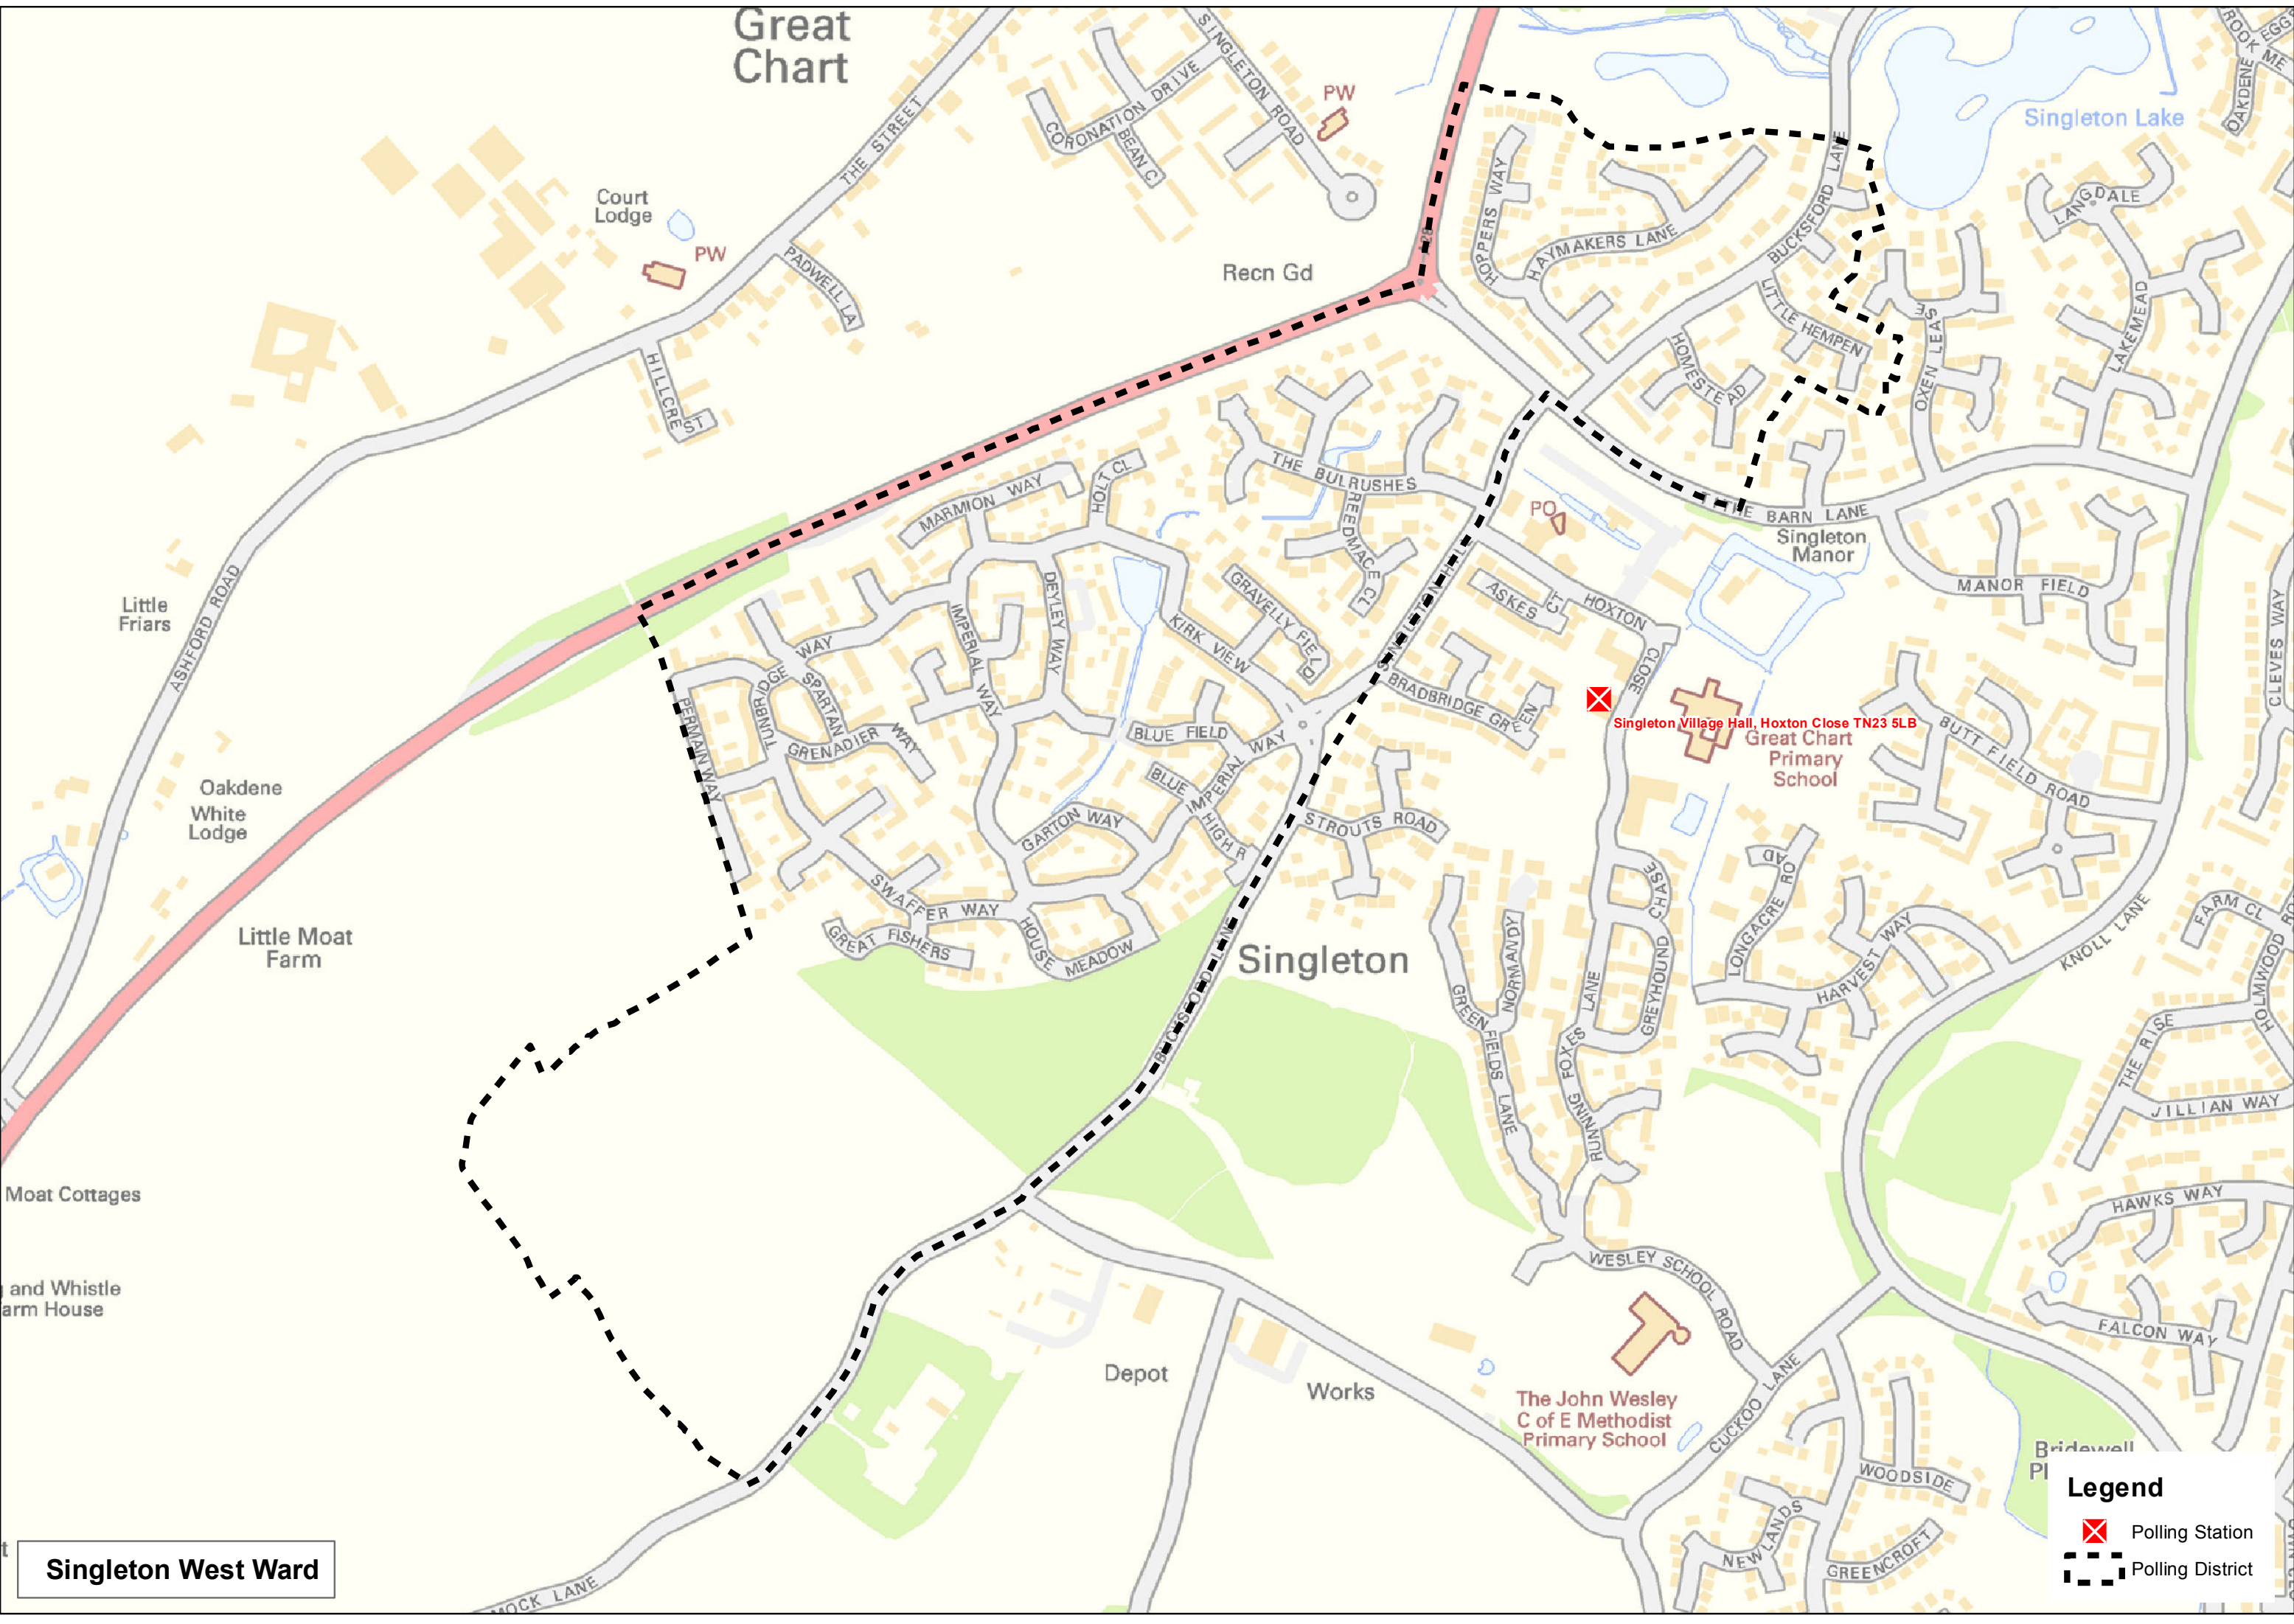

Great Chart

Court Lodge PW

Recn Gd

Singleton Lake

Singleton Manor

Singleton Village Hall, Hoxton Close TN23 5LB

Great Chart Primary School

Singleton

The John Wesley C of E Methodist Primary School

Bridewell Pl

Singleton West Ward

Legend

- Polling Station
- Polling District