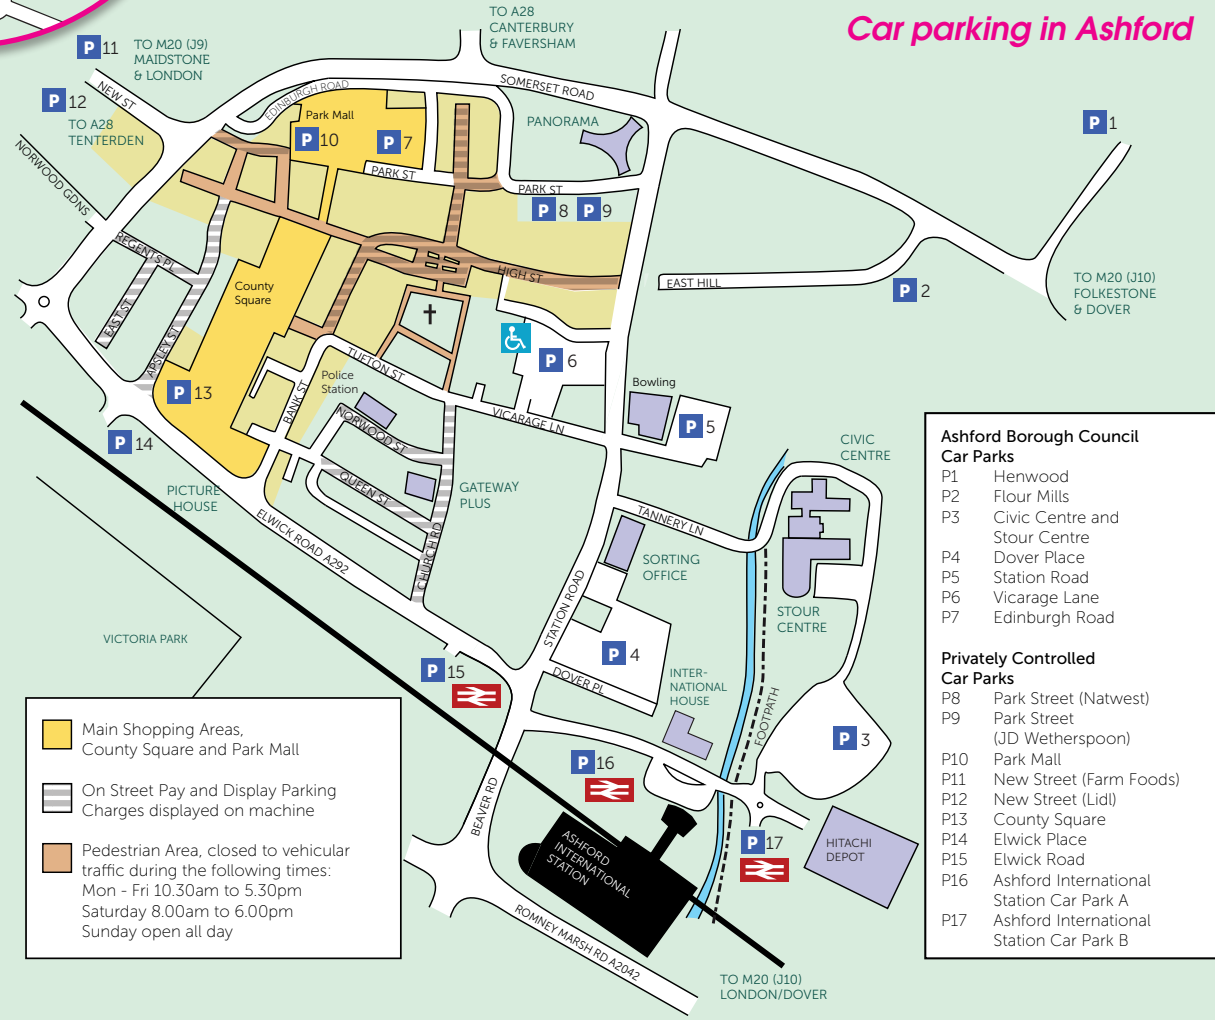

Ashford Borough Council Car Parks	
P1	Henwood
P2	Flour Mills
P3	Civic Centre and Stour Centre
P4	Dover Place
P5	Station Road
P6	Vicarage Lane
P7	Edinburgh Road
Privately Controlled Car Parks	
P8	Park Street (Natwest)
P9	Park Street (JD Wetherspoon)
P10	Park Mall
P11	New Street (Farm Foods)
P12	New Street (Lidl)
P13	County Square
P14	Elwick Place
P15	Elwick Road
P16	Ashford International Station Car Park A
P17	Ashford International Station Car Park B

- Main Shopping Areas, County Square and Park Mall
- On Street Pay and Display Parking Charges displayed on machine
- Pedestrian Area, closed to vehicular traffic during the following times:
Mon - Fri 10.30am to 5.30pm
Saturday 8.00am to 6.00pm
Sunday open all day