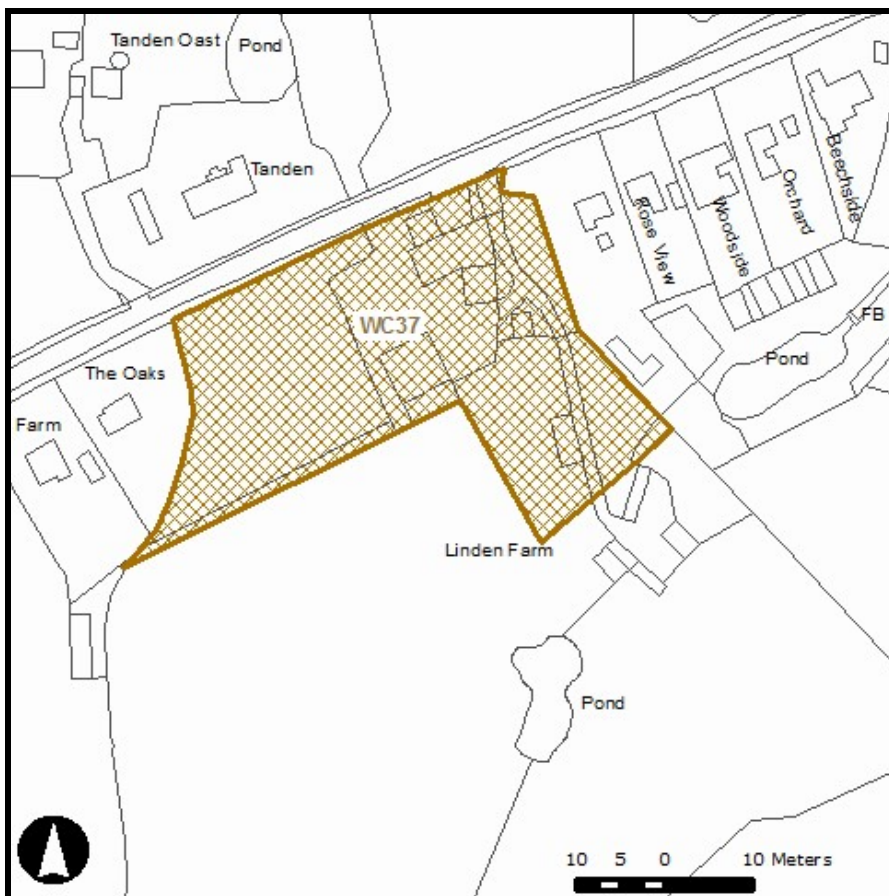

# Ashford Borough Council

Map Annotation

Brownfield Register

Mastermap

All rights reserved. Licence Number 100024427

This product includes mapping data from Ordnance Survey with the permission of the Controller of Her Majesty's Stationery Office © Crown Copyright. All rights reserved.