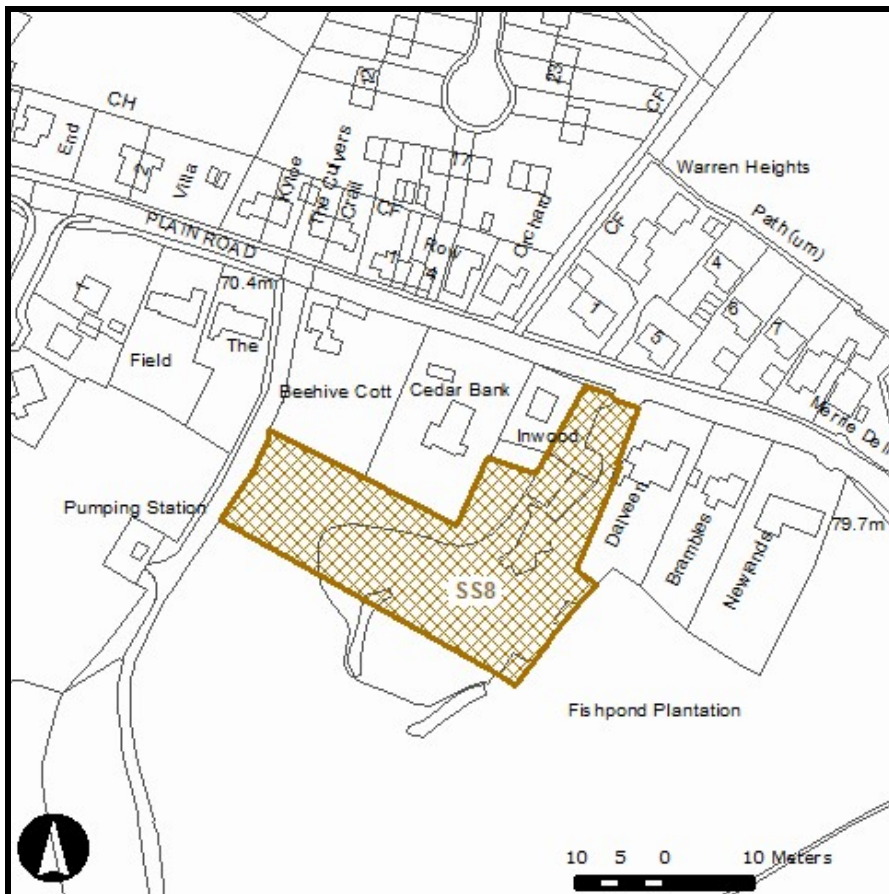

Ashford Borough Council

Map Annotation

Brownfield Register

Mastermap

All rights reserved. Licence Number 100024427

This product includes mapping data from Ordnance Survey with the permission of the Controller of Her Majesty's Stationery Office © Crown Copyright. All rights reserved.