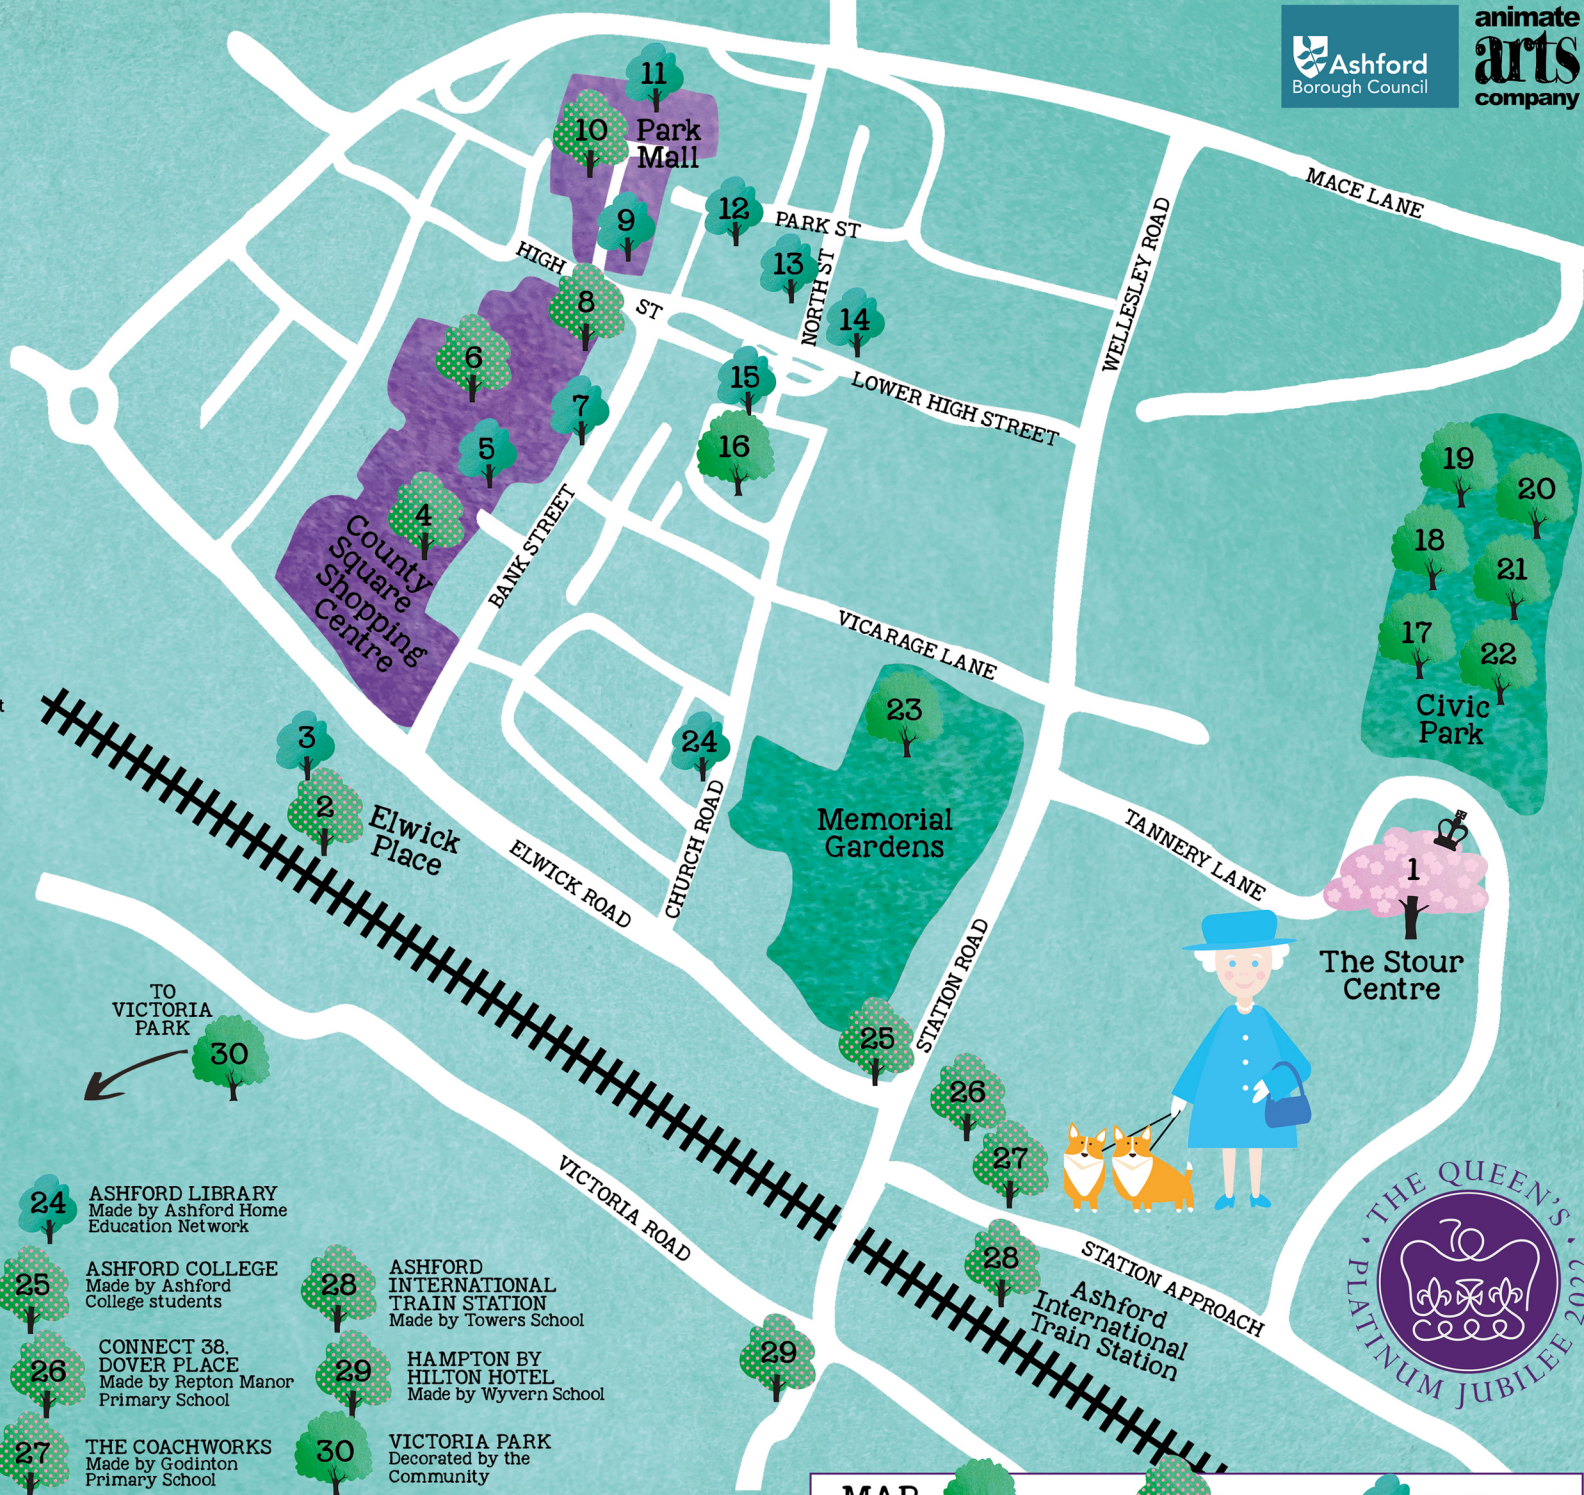

# The Ashford Tree Trail

A Community Arts Project for the Queen's Platinum Jubilee Year

1 The Animate Arts Jubilee Blossom Tree will be on display in various locations around town from 2-5th June then at The Stour Centre from 6 June

- 2 ASHFORD PICTUREHOUSE  
Made by Ashford School
- 3 MACKNADE  
Made by Kingsnorth Primary School
- 4 COUNTY SQUARE (by lifts)  
Made by the community
- 5 Made by and displayed at ICONIC JEWELLERY STORE
- 6 COUNTY SQUARE (by Costa)  
Made by the community
- 7 SALATA  
Made by John Wesley Primary School
- 8 NATIONWIDE  
Made by Spring Grove School
- 9 Made by and displayed at MADE IN ASHFORD
- 10 EMPORIA  
Made by The Amber Foundation
- 11 BARE BAZAAR  
Made by St Mary's CofE Primary School
- 12 LIV2DANCE  
Made by St Simon Of England RC Primary School
- 13 THE BEEHIVE  
Made by Ashford Lions Club
- 14 Made by and displayed at COUNTRY PRINT & EMBROIDERY
- 15 CHURCH VIEW TEA ROOMS  
Made by Kingsnorth Primary School
- 16 REVELATION ASHFORD  
Decorated by the community
- 17 CIVIC PARK  
Decorated by Towers School
- 18 CIVIC PARK  
Decorated by Wyvern School
- 19 CIVIC PARK  
Decorated by Repton Manor Primary School
- 20 CIVIC PARK  
Decorated by WI Hamstreet
- 21 CIVIC PARK  
Decorated by WI Hamstreet
- 22 CIVIC PARK  
Decorated by Millbank Reception Centre
- 23 MEMORIAL GARDENS  
Decorated by WI Singleton
- 24 ASHFORD LIBRARY  
Made by Ashford Home Education Network
- 25 ASHFORD COLLEGE  
Made by Ashford College students
- 26 CONNECT 38, DOVER PLACE  
Made by Repton Manor Primary School
- 27 THE COACHWORKS  
Made by Godinton Primary School
- 28 ASHFORD INTERNATIONAL TRAIN STATION  
Made by Towers School
- 29 HAMPTON BY HILTON HOTEL  
Made by Wyvern School
- 30 VICTORIA PARK  
Decorated by the Community

**MAP ICONS:**

- Decorated real tree
- Large tree made from recycled wood
- Small tree made from recycled materials