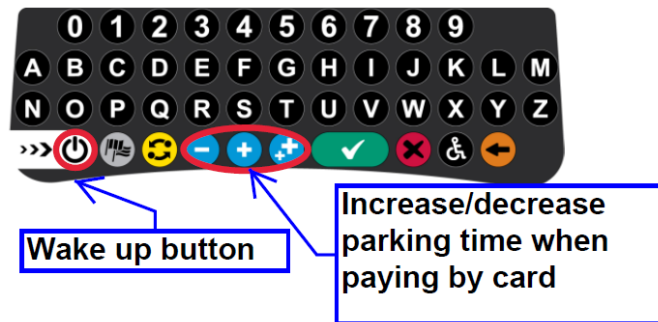

# Pay for parking with your card

Card payments are now available in most of our pay and display car parks in Ashford and Tenterden\*

1. **Always** 'wake up' the machine with the  button
2. Follow instructions on screen.
3. If paying by card, use the blue    buttons to adjust time required
4. Use the  button to confirm choices- cancel using 

## Keypad guide