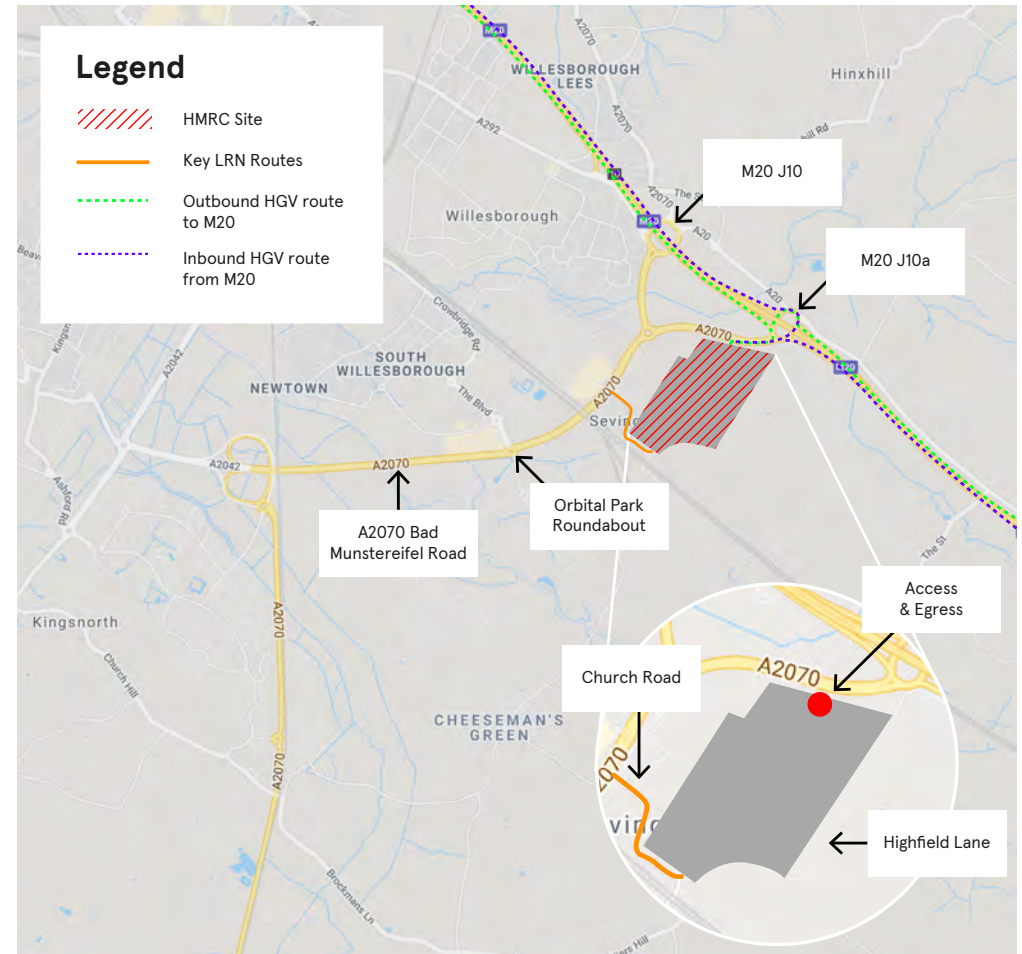

HM Government
UK TRANSITION

English (UK)

The correct address for Sevington Inland Border Facility is:

Sevington Inland Border Facility,
Ashford, TN25 6GE

Do:

- Update to the latest version of your Sat Nav application
- Follow the signage directing you to the entrance of the site
- If your Sat Nav does not recognise the postcode, enter 'Sevington Inland Border Facility' in your search

Don't:

- Do **not** use any alternative postcode for the site
- Do **not** follow any route into any of the local villages including 'Mersham'
- Do **not** follow any signage for Waterbrook Inland Border Facility

Sevington Inland Border Facility: M20 J10a → A2070

Satellite navigation: 51.132138, 0.914994

What3words: snake.leans.usual

Use the QR Codes below to have a digital reference to this information.