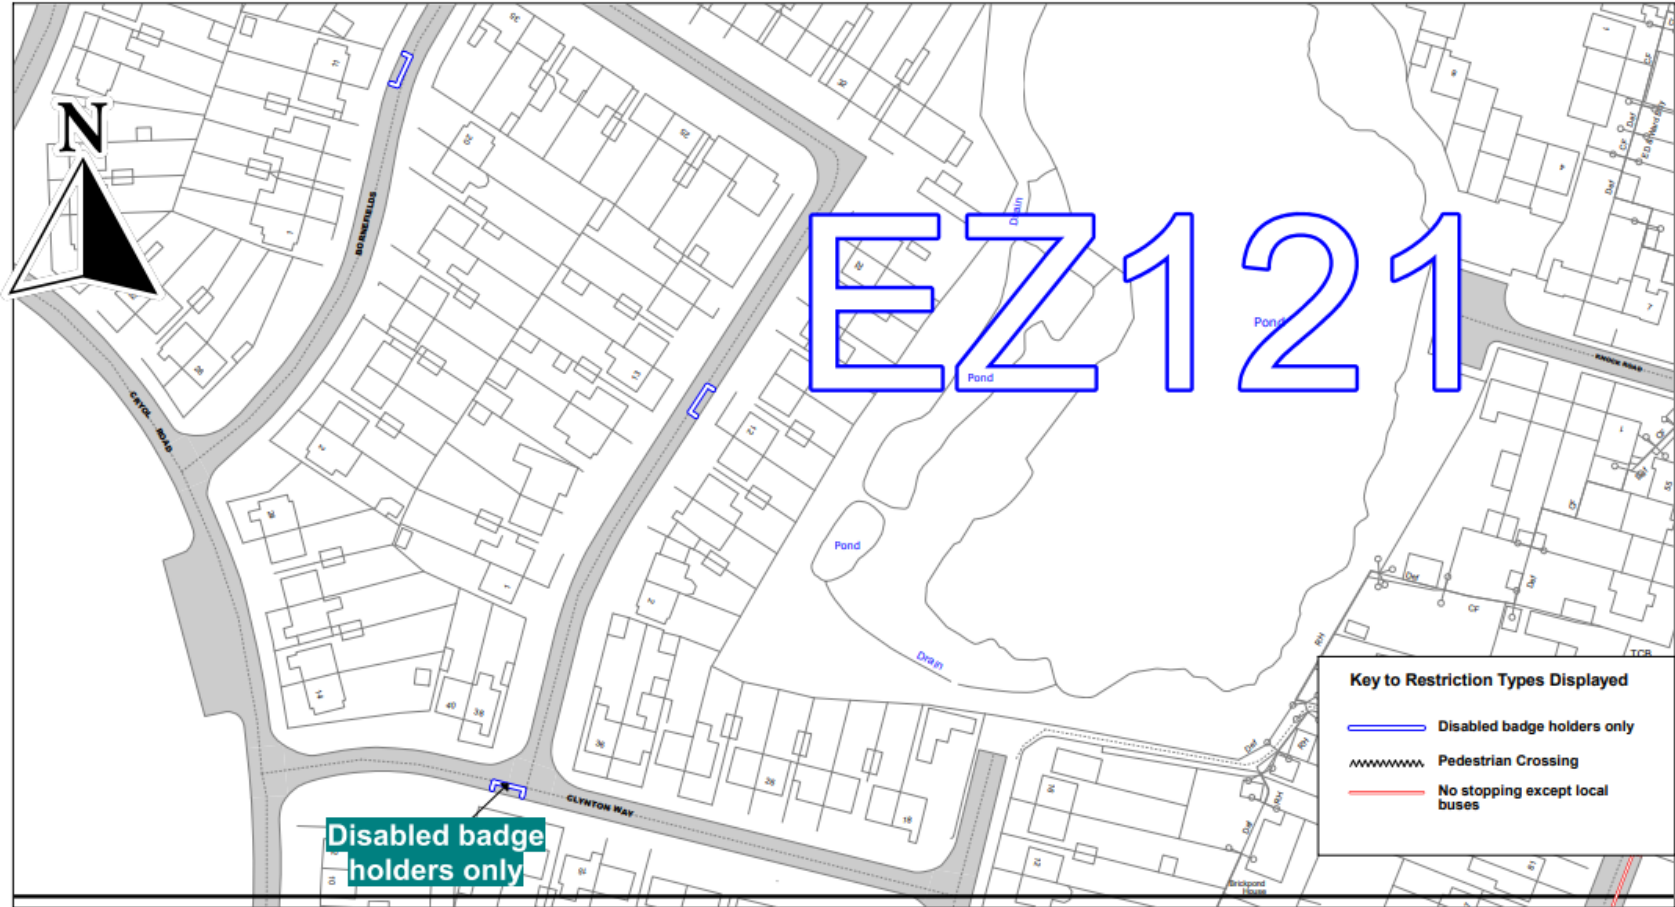

Clynton Way

Disabled badge holders only

Key to Restriction Types Displayed

- Disabled badge holders only
- Pedestrian Crossing
- No stopping except local buses

Clynton Way

© Crown copyright. All rights reserved
Kent County Council
Licence No. 100019238 2024

SCALE	1 : 1250
DATE	22/04/2024
DRAWING No.	
DRAWN BY