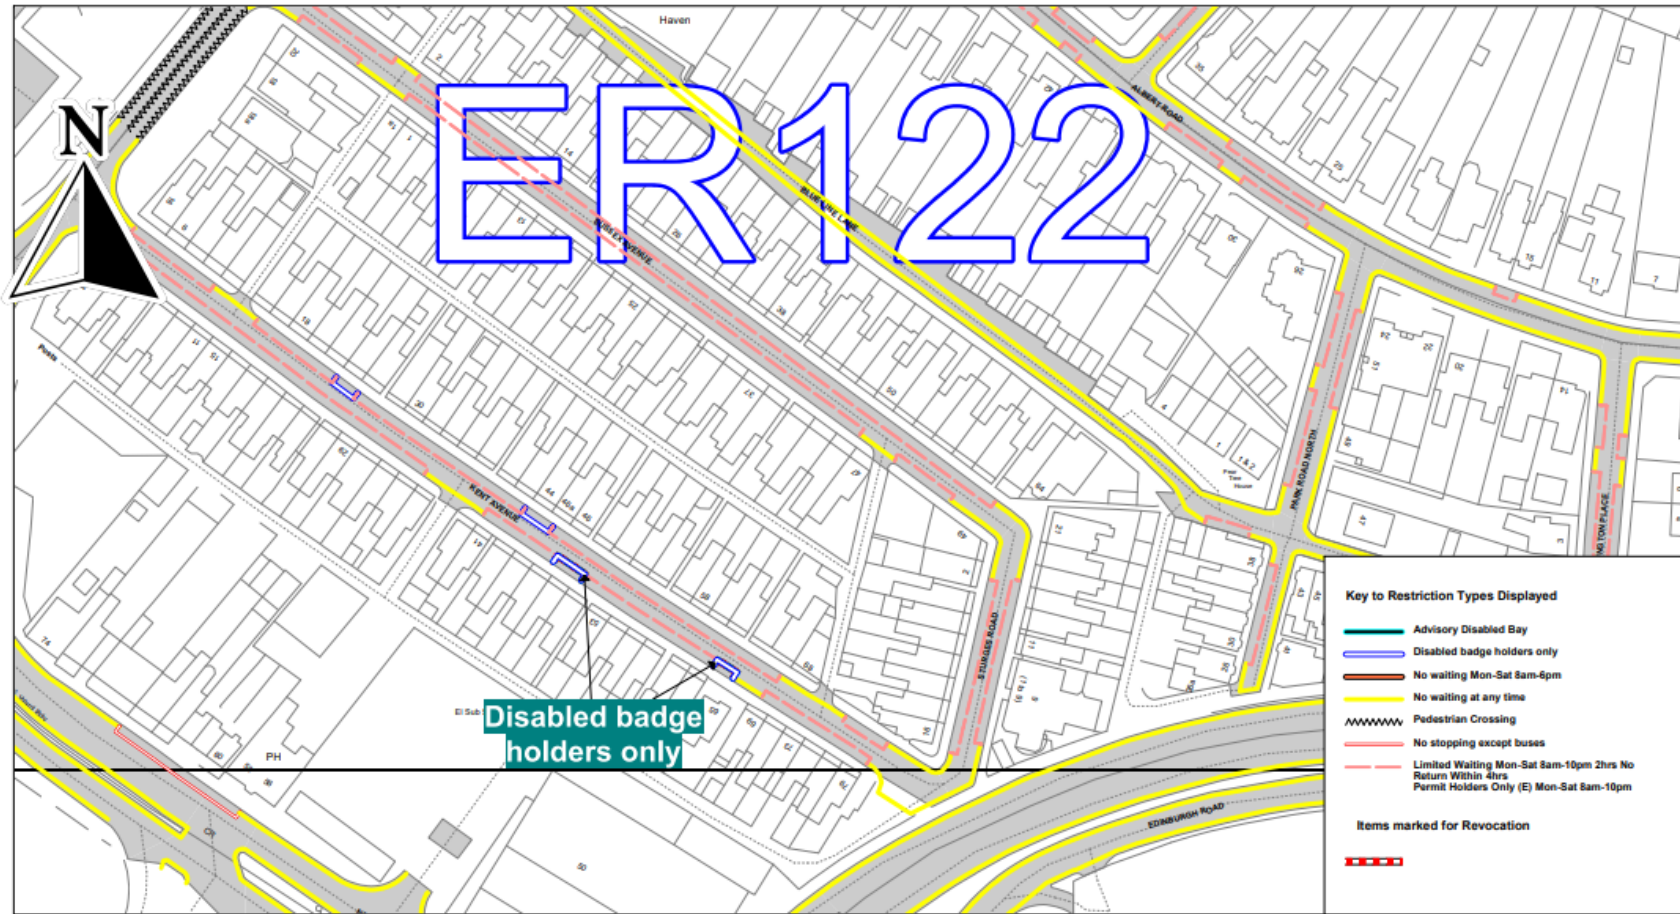

Kent Avenue

Kent Avenue - DPPB

© Crown copyright. All rights reserved
 Kent County Council
 Licence No. 100019238 2024

SCALE	1 : 1250
DATE	22/04/2024
DRAWING No.	
DRAWN BY	

Littlebrook Road

Key to Restriction Types Displayed	
	Access marking
	Disabled badge holders only