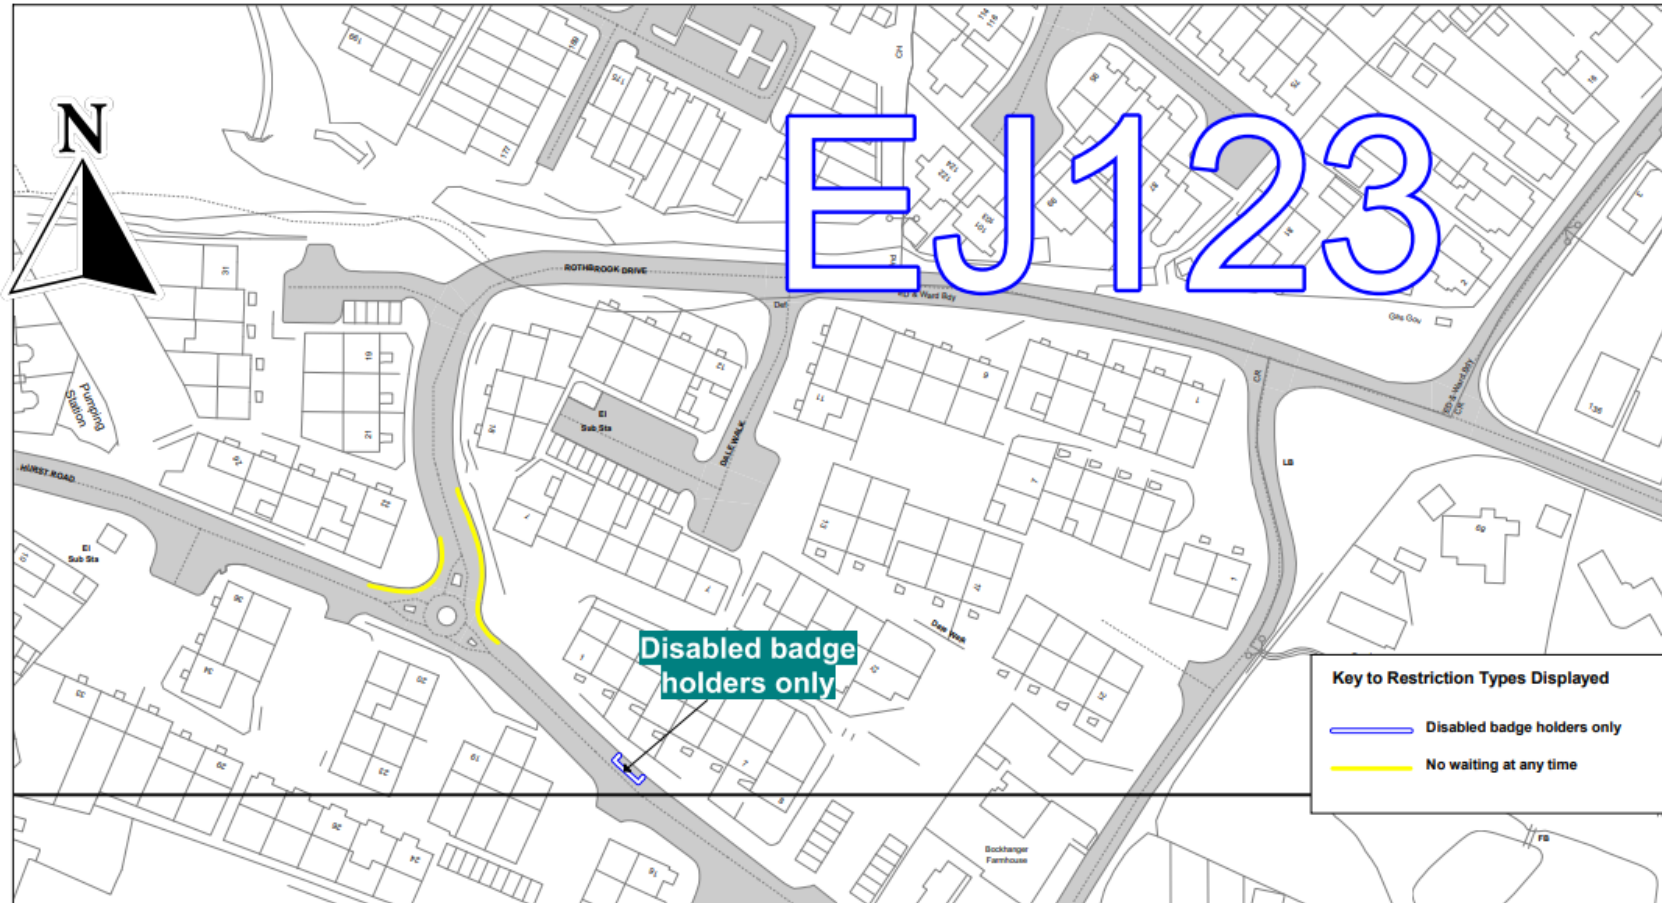

Hurst Road

Hurst Road - DPPB

© Crown copyright. All rights reserved
Kent County Council
Licence No. 100019238 2024

SCALE	1 : 1250
DATE	22/04/2024
DRAWING No.	
DRAWN BY