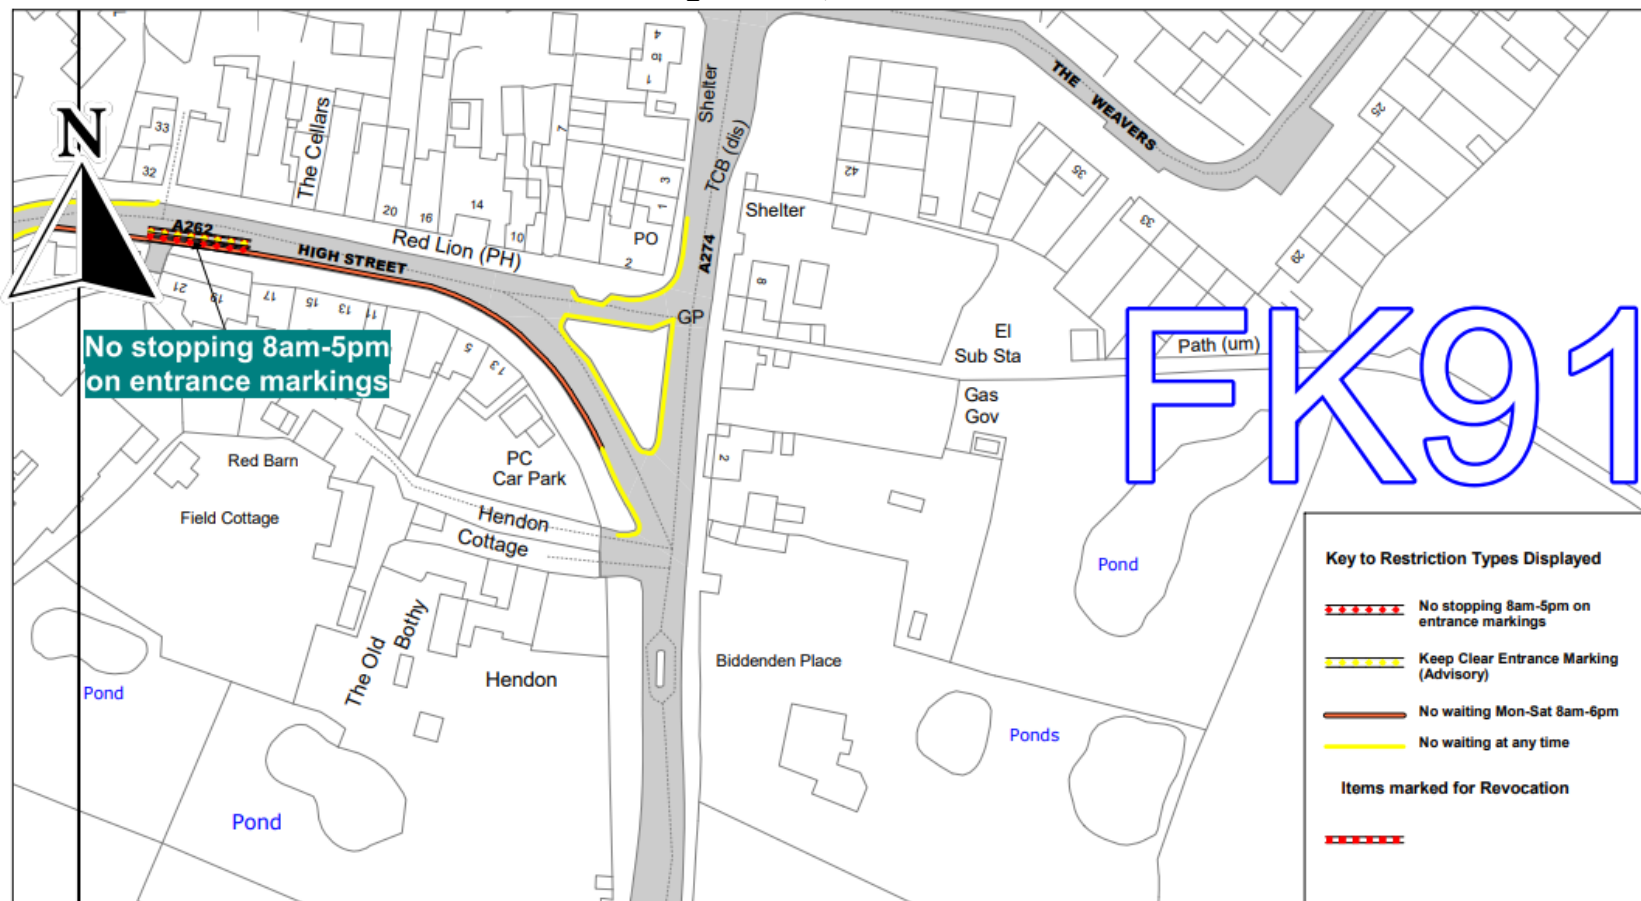

High Street, Biddenden

High Street - School Zigzags

© Crown copyright. All rights reserved
Kent County Council
Licence No. 100019238 2024

SCALE	1 : 1250
DATE	22/04/2024
DRAWING No.	
DRAWN BY