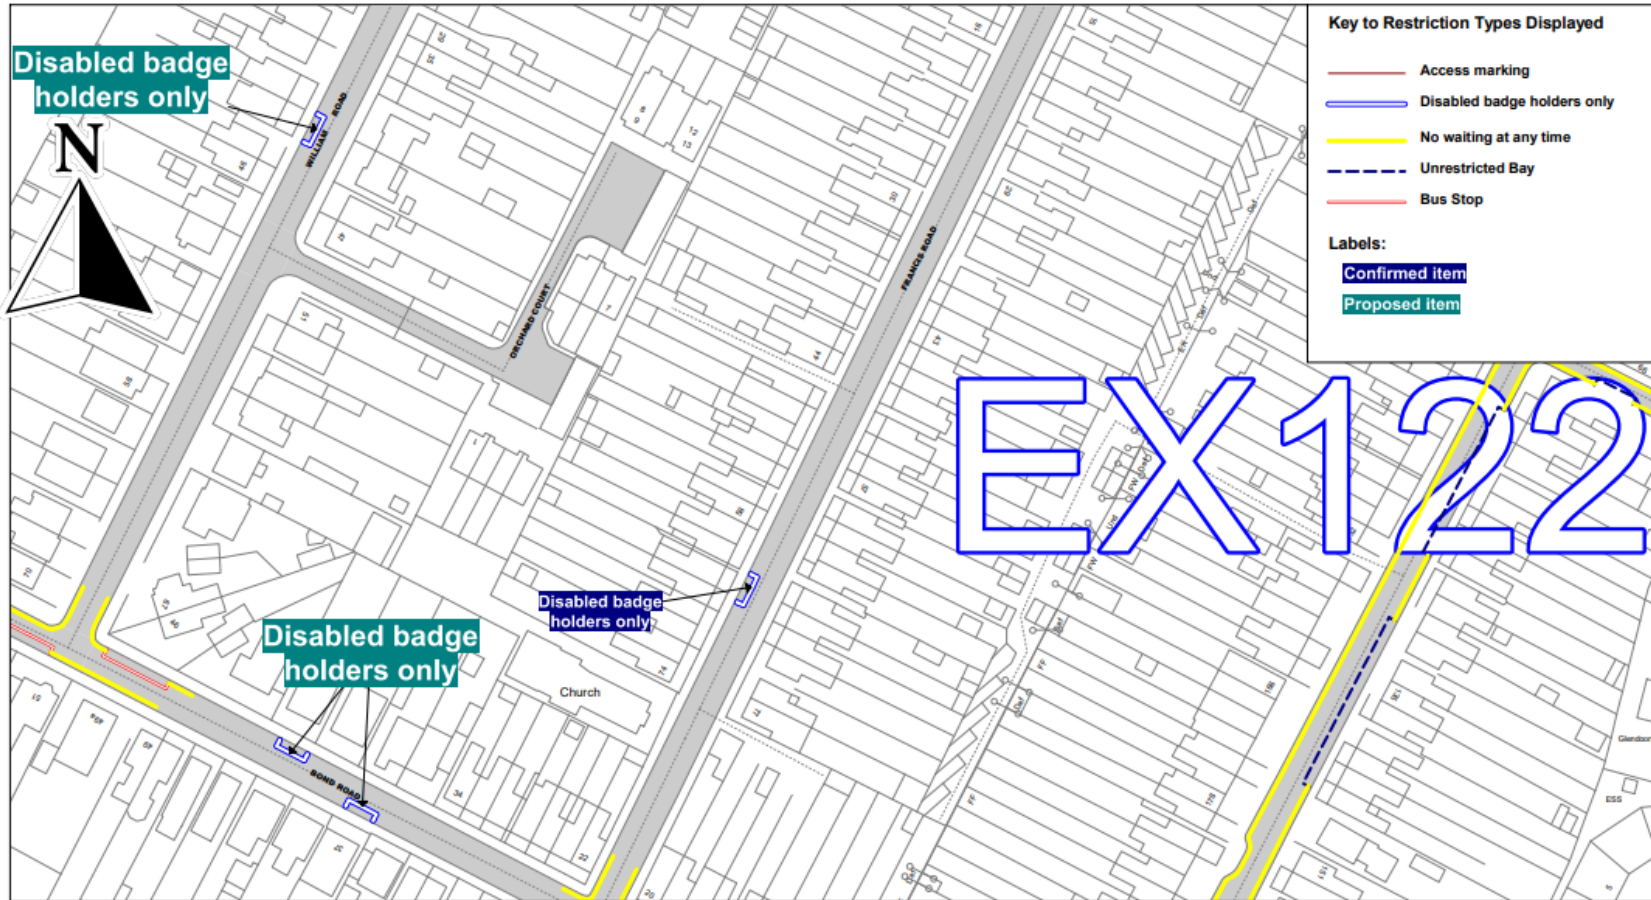

Bond Road & William Road

Bond Rd & William Rd - DPPB

© Crown copyright. All rights reserved
Kent County Council
Licence No. 100019238 2024

SCALE	1 : 1250
DATE	22/04/2024
DRAWING No.	
DRAWN BY