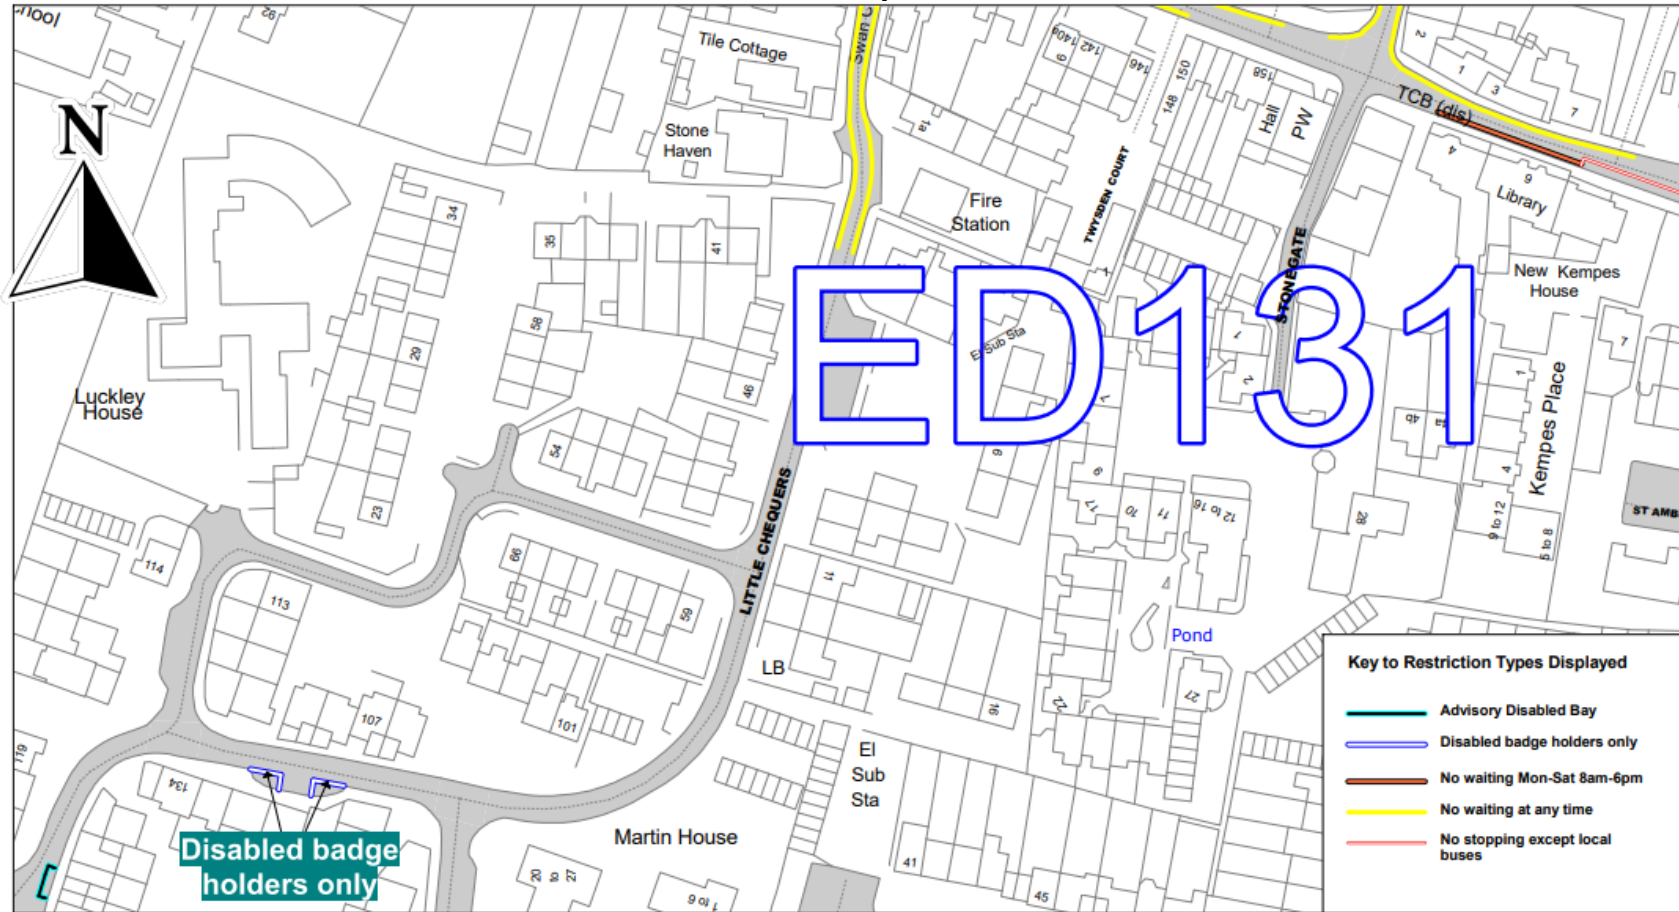

Little Chequers

Little Chequers

© Crown copyright. All rights reserved
Kent County Council
Licence No. 100019238 2024

SCALE	1 : 1250
DATE	22/04/2024
DRAWING No.	
DRAWN BY