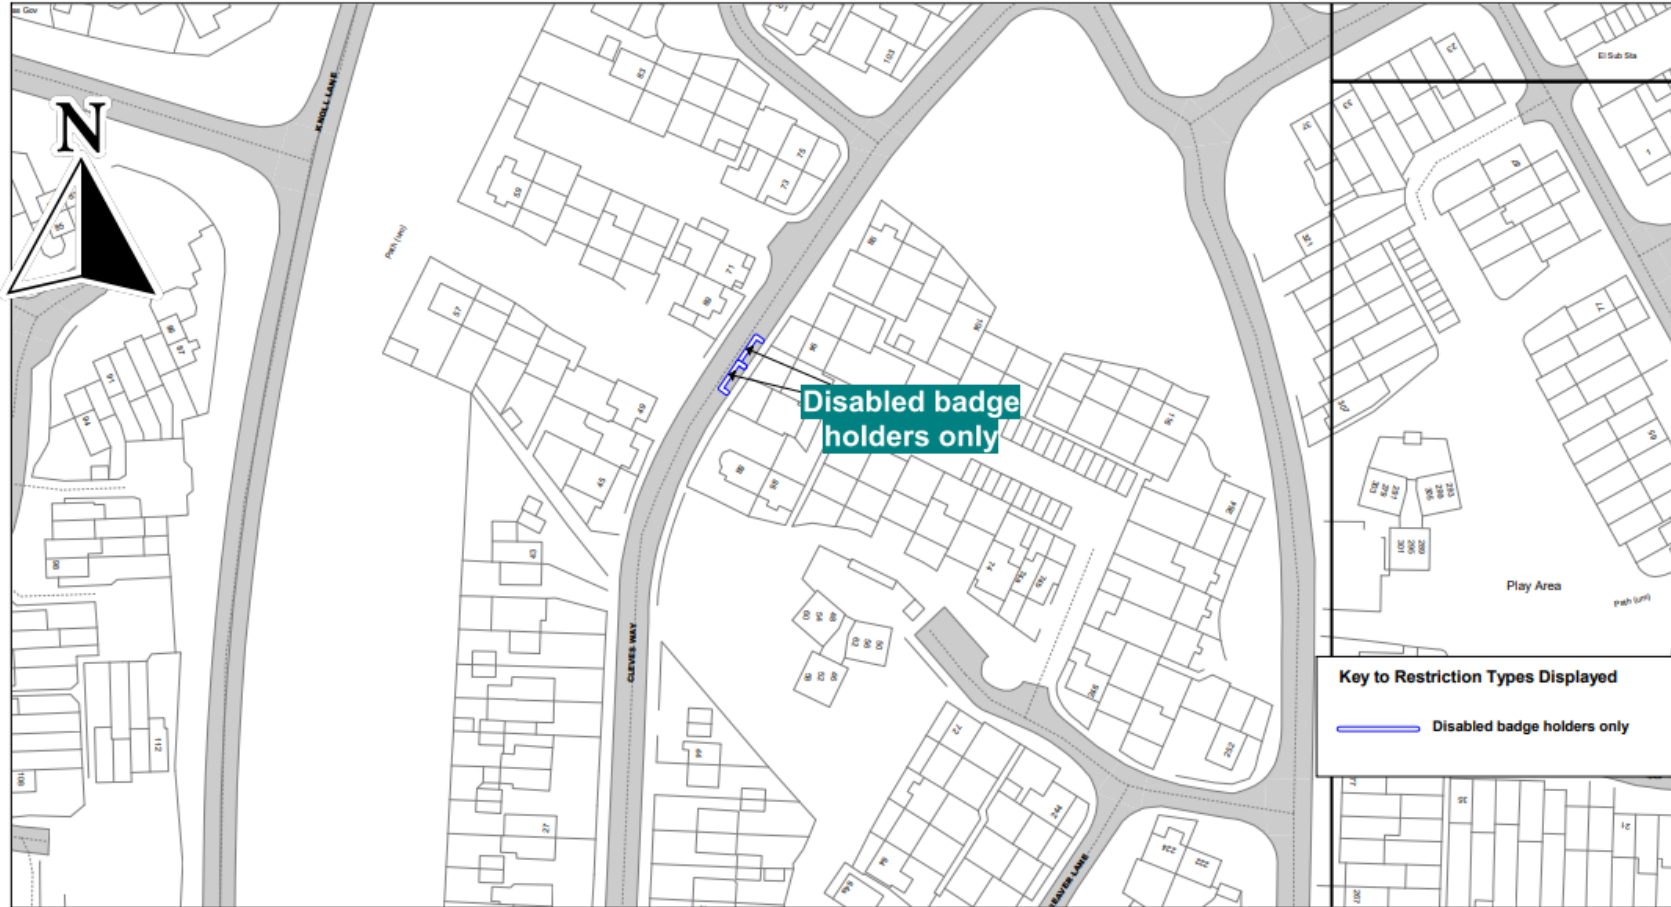

Christchurch Rd - DPPB

© Crown copyright. All rights reserved
 Kent County Council
 Licence No. 100019238 2024

SCALE	1 : 1250
DATE	22/04/2024
DRAWING No.	
DRAWN BY	

Cleves Way

Key to Restriction Types Displayed