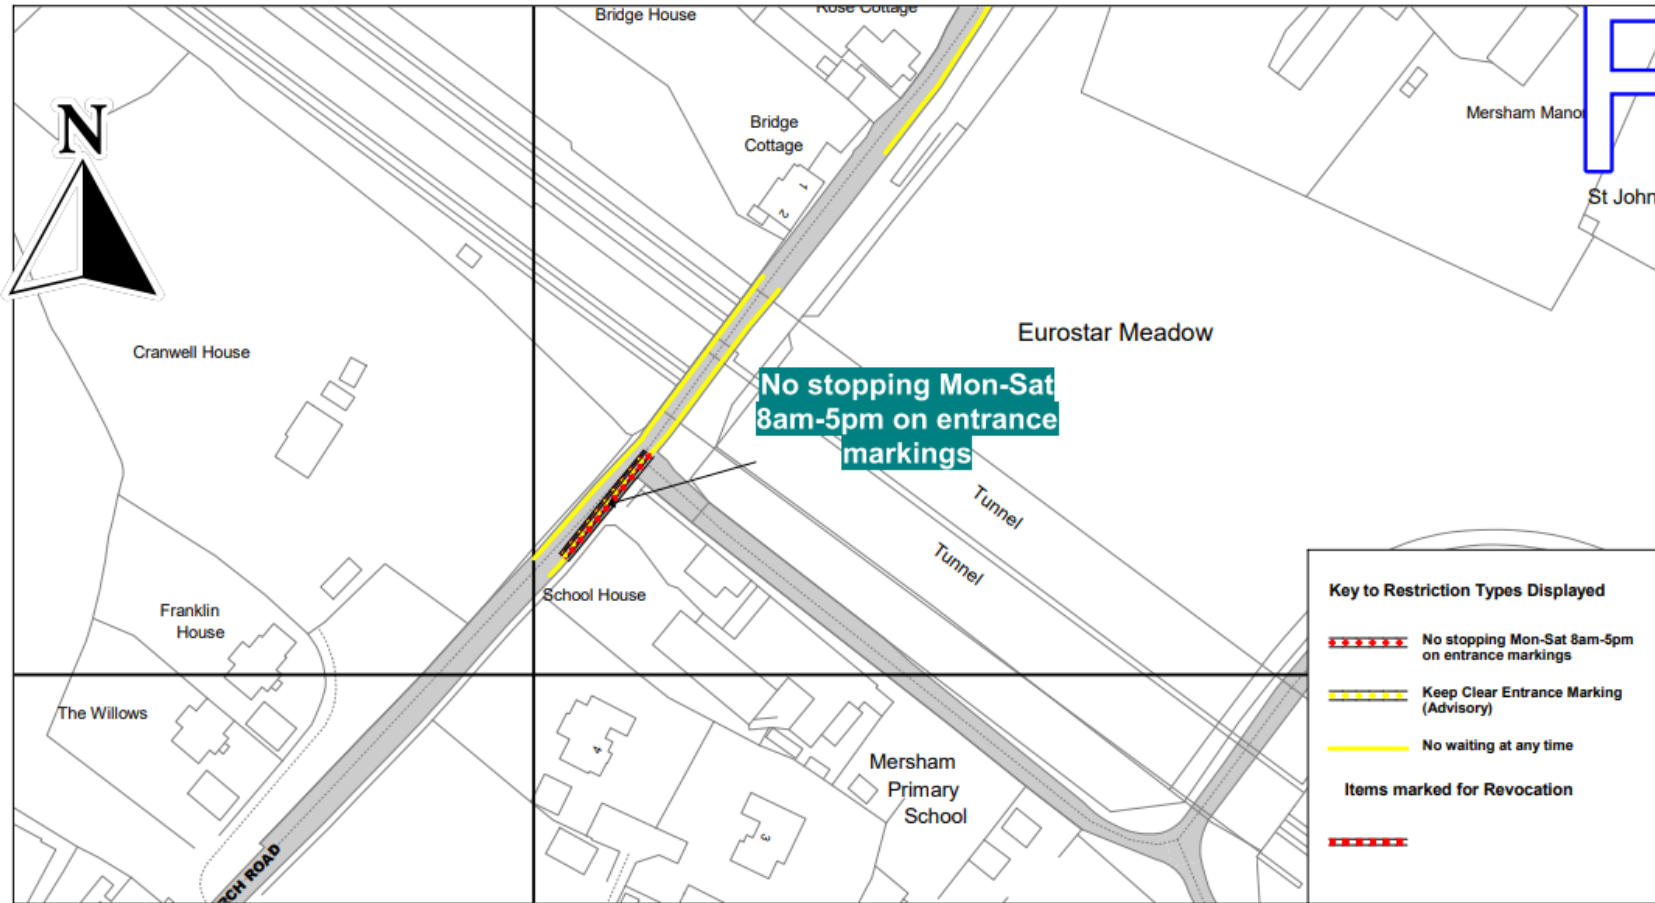

High Street, Biddenden

High Street - School Zigzags

© Crown copyright. All rights reserved
 Kent County Council
 Licence No. 100019238 2024

SCALE	1 : 1250
DATE	22/04/2024
DRAWING No.	
DRAWN BY	

Mersham

Mersham - School zigzags