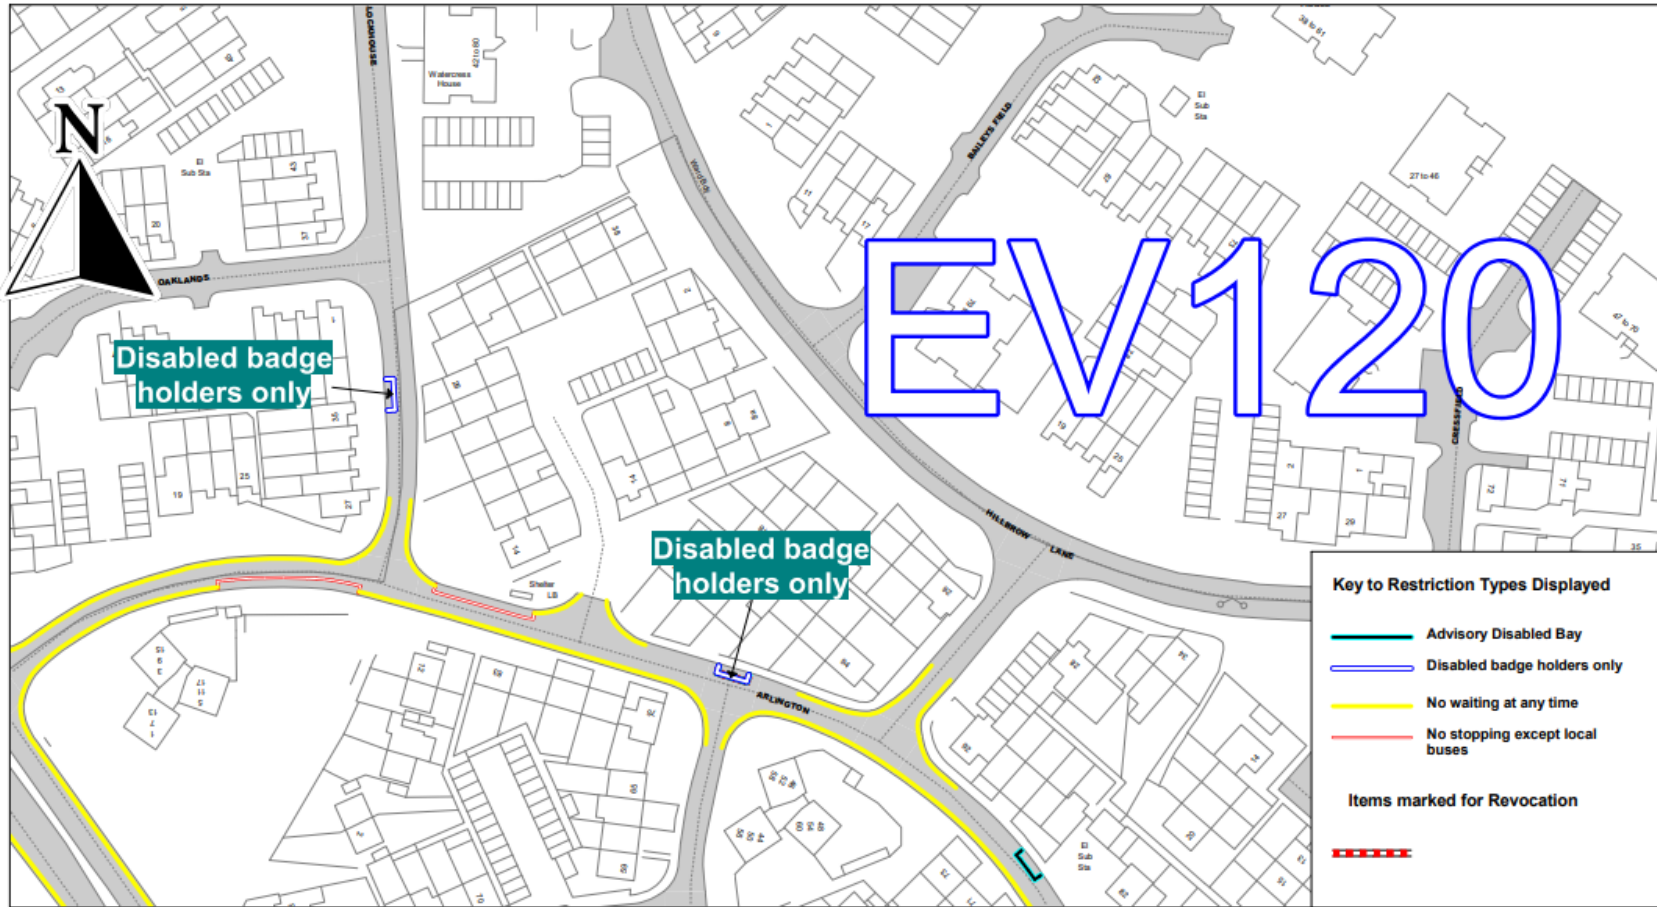

Arlington & Clockhouse

Arlington & Clockhouse - DPPB

© Crown copyright. All rights reserved
Kent County Council
Licence No. 100019238 2024

SCALE	1 : 1250
DATE	22/04/2024
DRAWING No.	
DRAWN BY