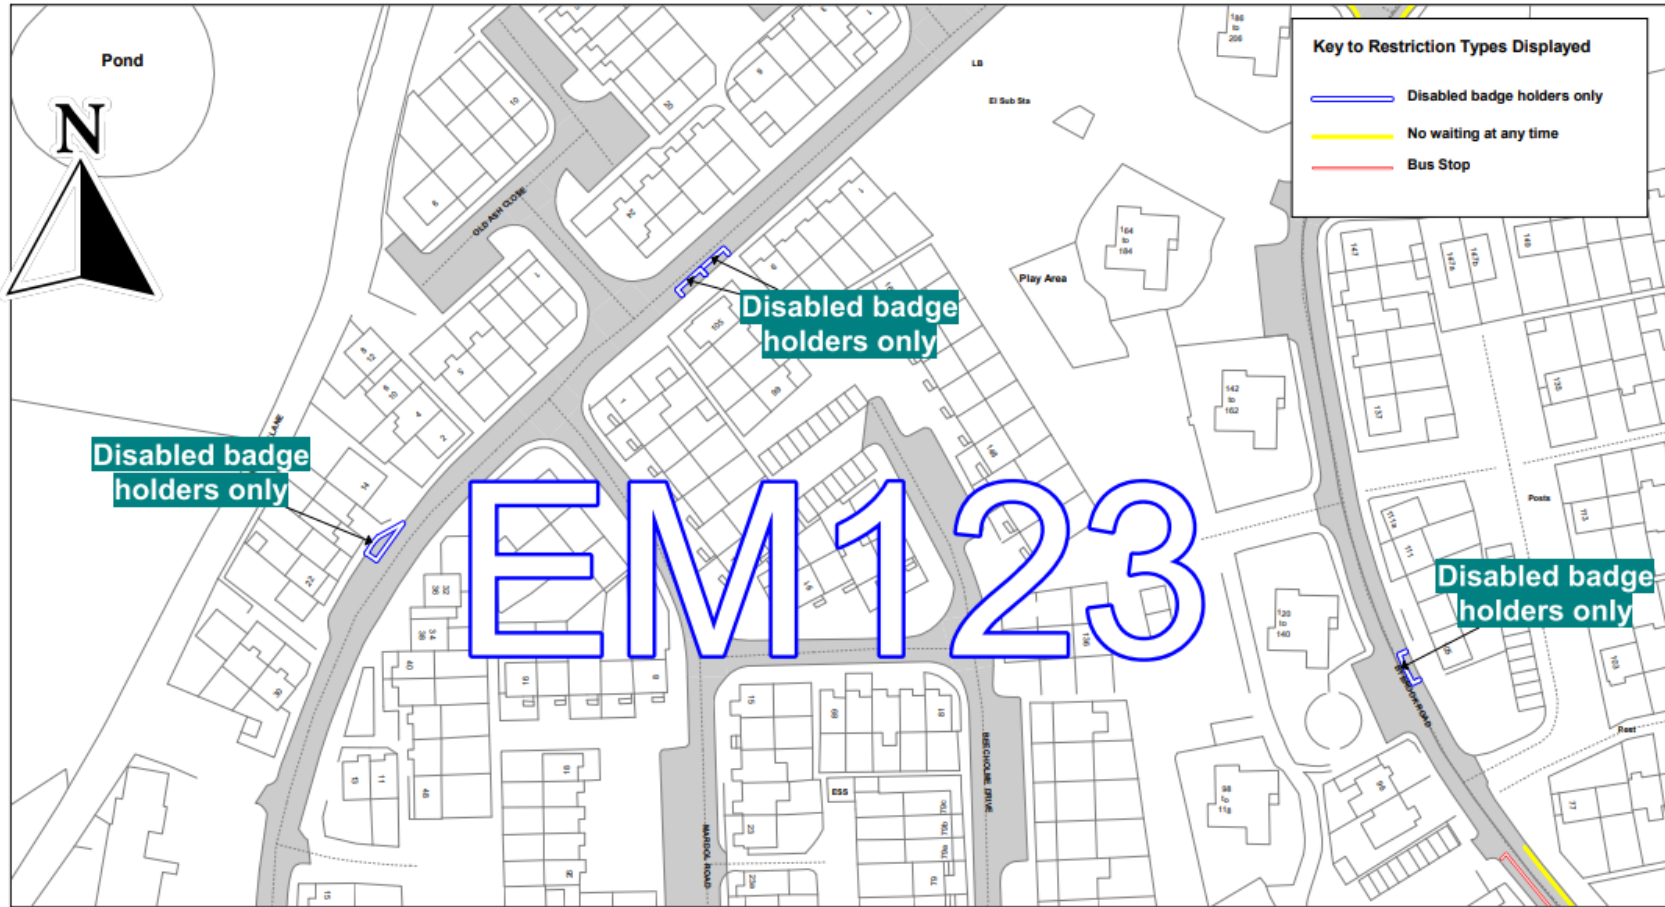

Beecholme Drive & Bybrook Road

© Crown copyright. All rights reserved
Kent County Council
Licence No. 100019238 2024
Beecholme Drive & Bybrook Road DPPB

SCALE	1 : 1250
DATE	22/04/2024
DRAWING No.	
DRAWN BY