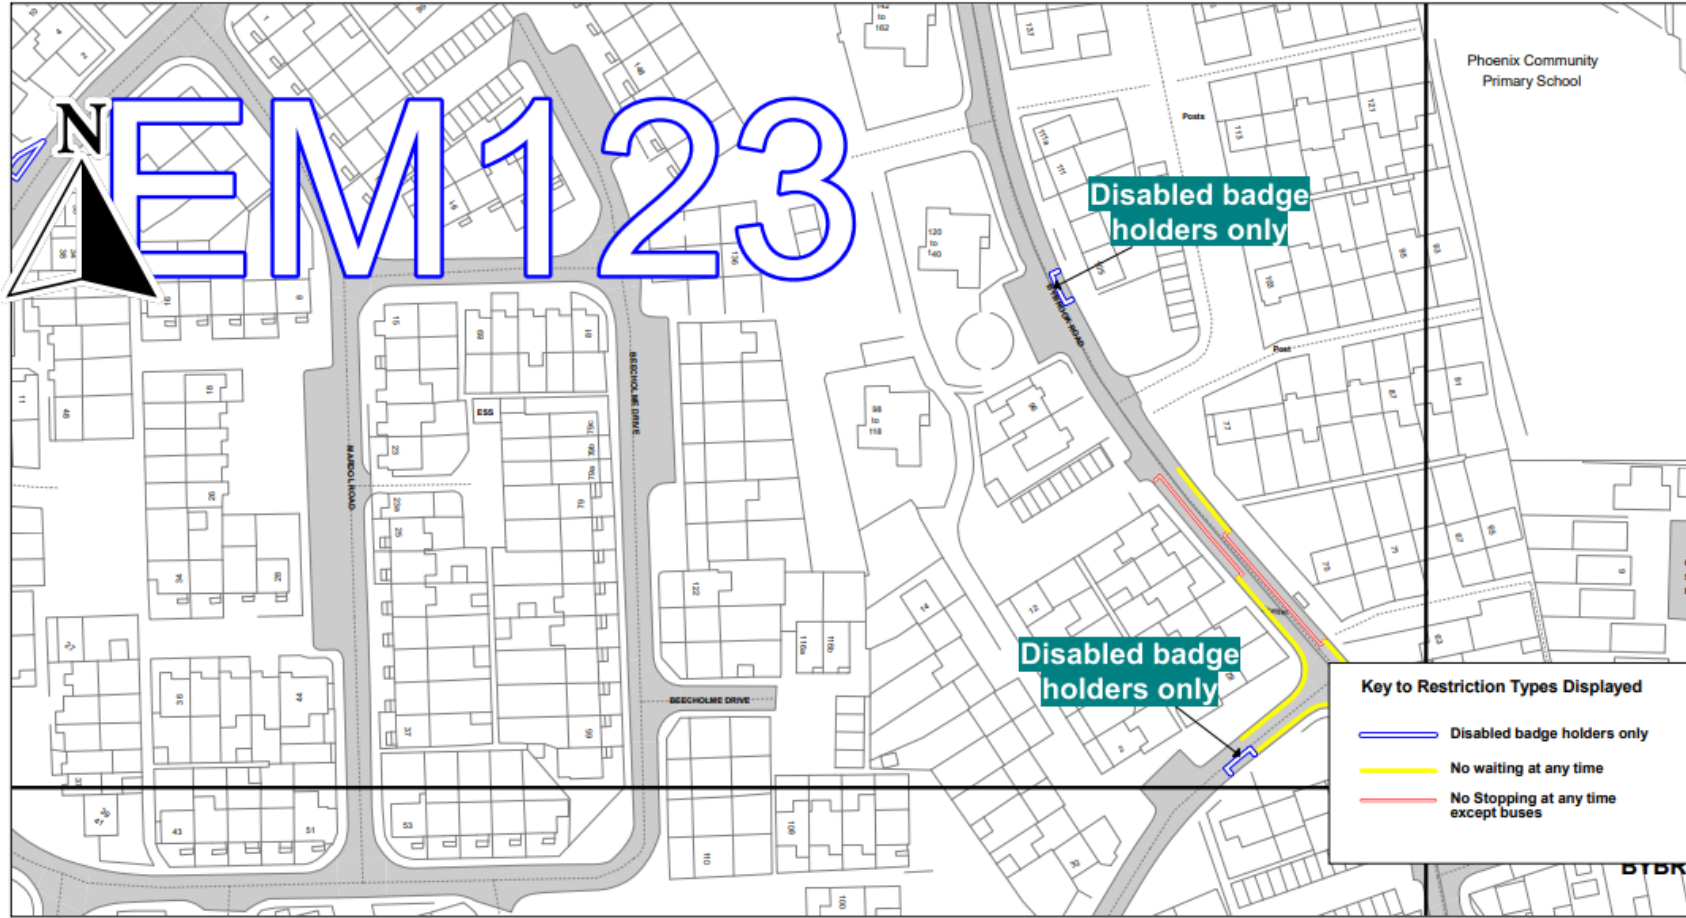

Nine Acres & Bybrook Road

© Crown copyright. All rights reserved
Kent County Council
Licence No. 100019238 2024
Bybrook Rd & Nine Acres - DPPB

SCALE	1 : 1250
DATE	22/04/2024
DRAWING No.	
DRAWN BY