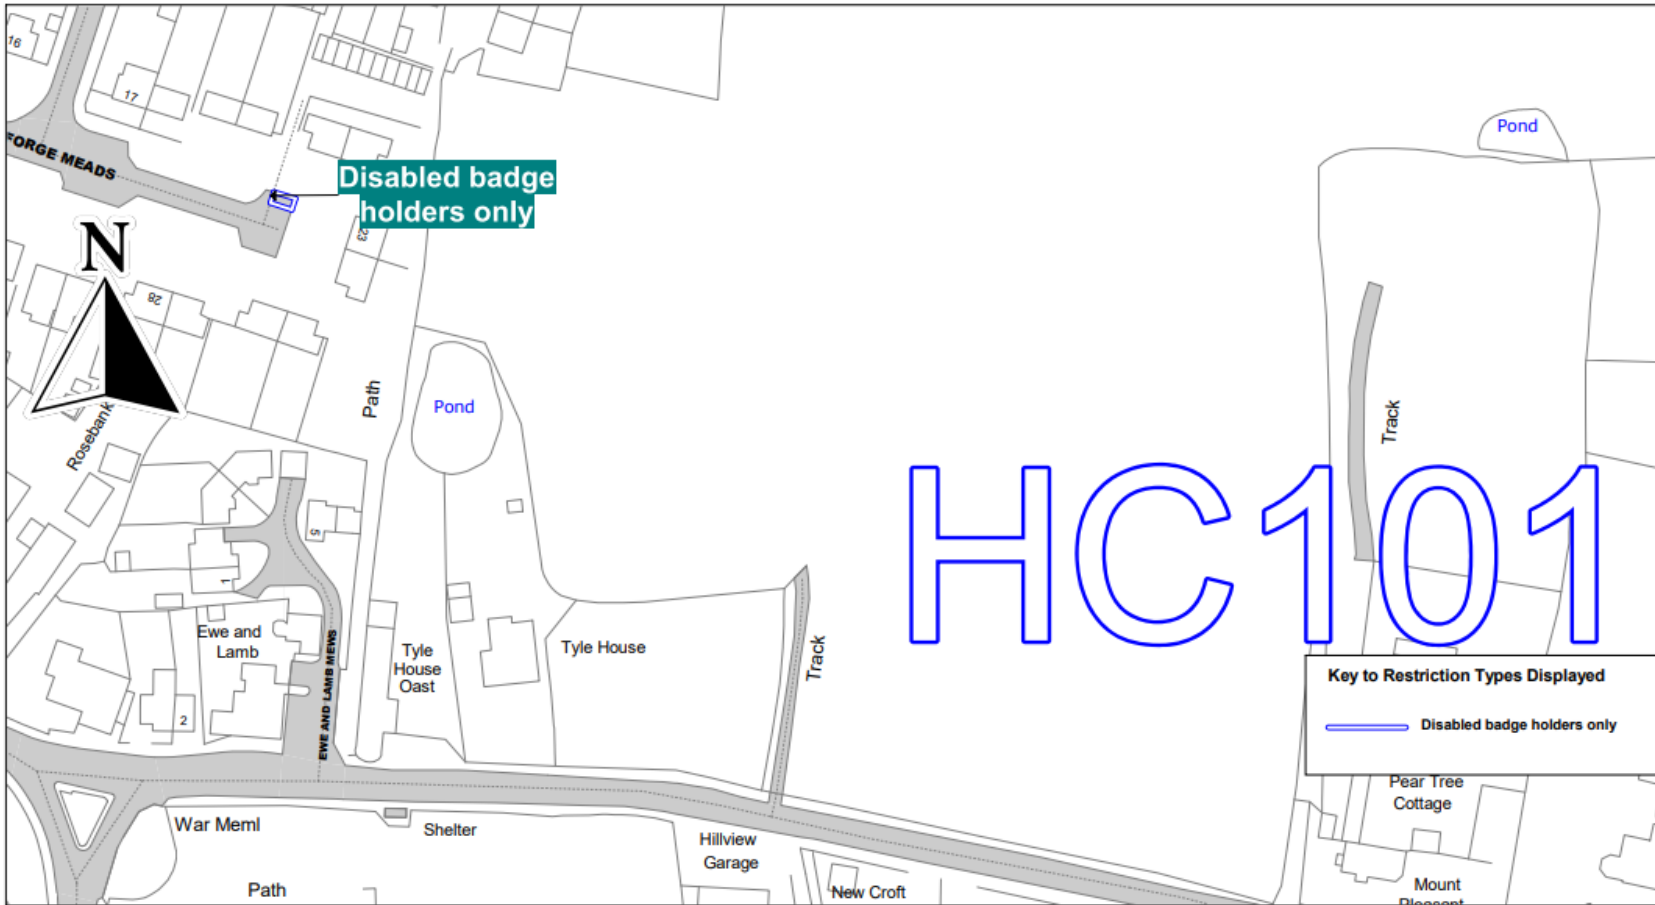

Forge Meads, Biddenden

Key to Restriction Types Displayed	
	Disabled badge holders only

Forge Meads

© Crown copyright. All rights reserved
Kent County Council
Licence No. 100019238 2024

SCALE	1 : 1250
DATE	22/04/2024
DRAWING No.	
DRAWN BY