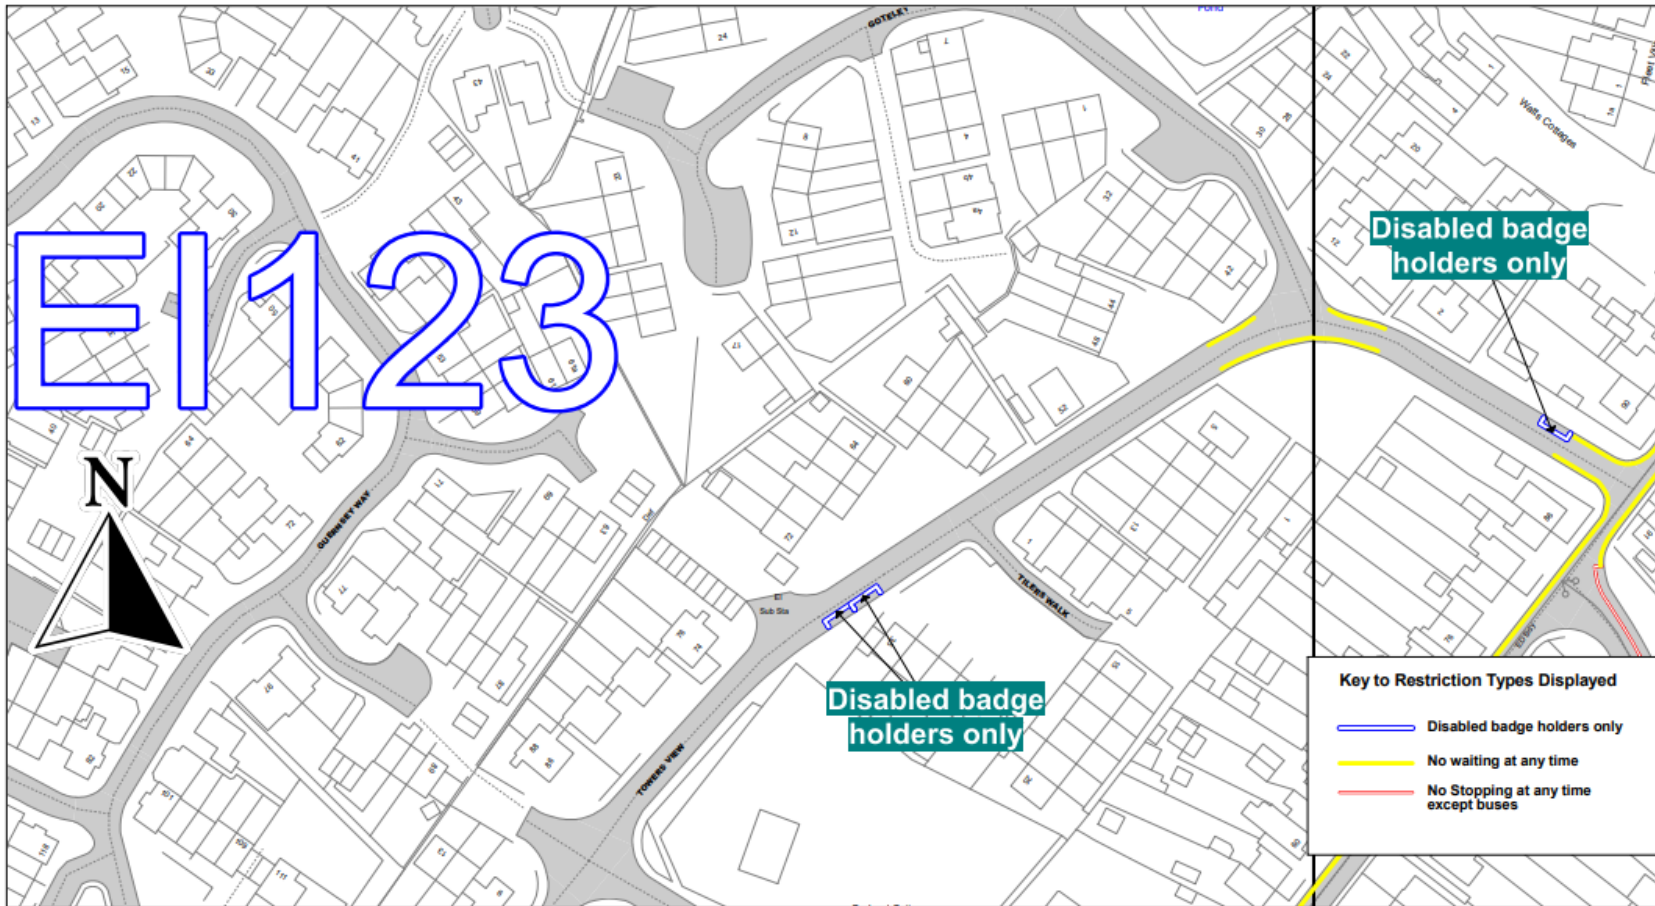

Towers View

Towers View

© Crown copyright. All rights reserved
Kent County Council
Licence No. 100019238 2024

SCALE	1 : 1250
DATE	22/04/2024
DRAWING No.	
DRAWN BY