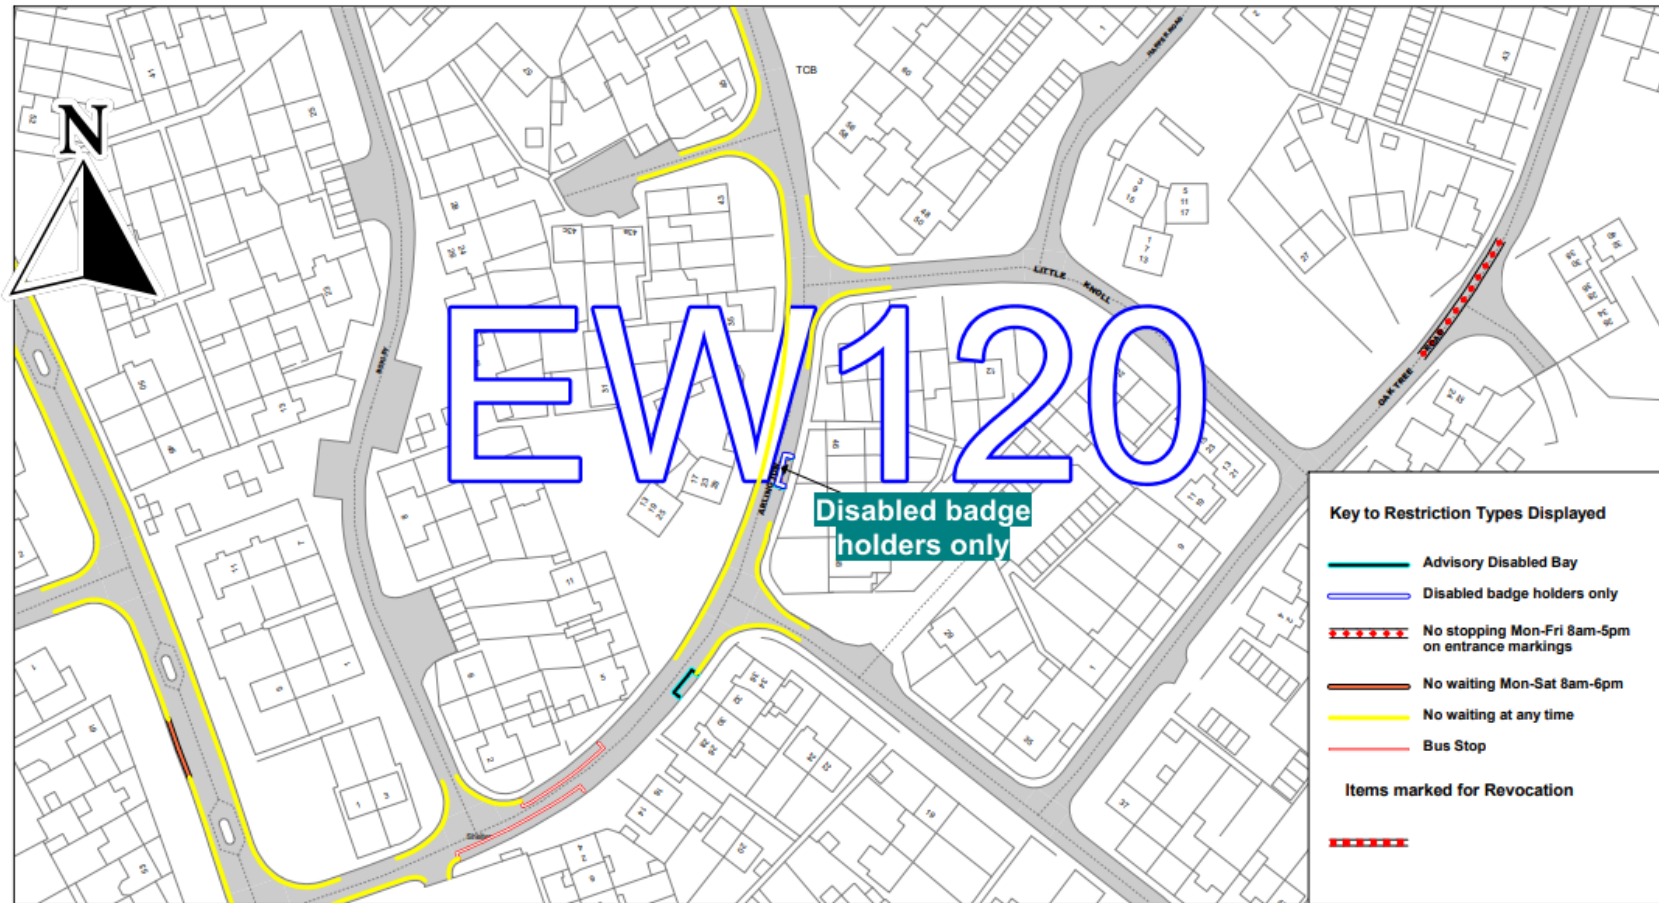

Arlington

Arlington

© Crown copyright. All rights reserved
Kent County Council
Licence No. 100019238 2024

SCALE	1 : 1250
DATE	22/04/2024
DRAWING No.	
DRAWN BY