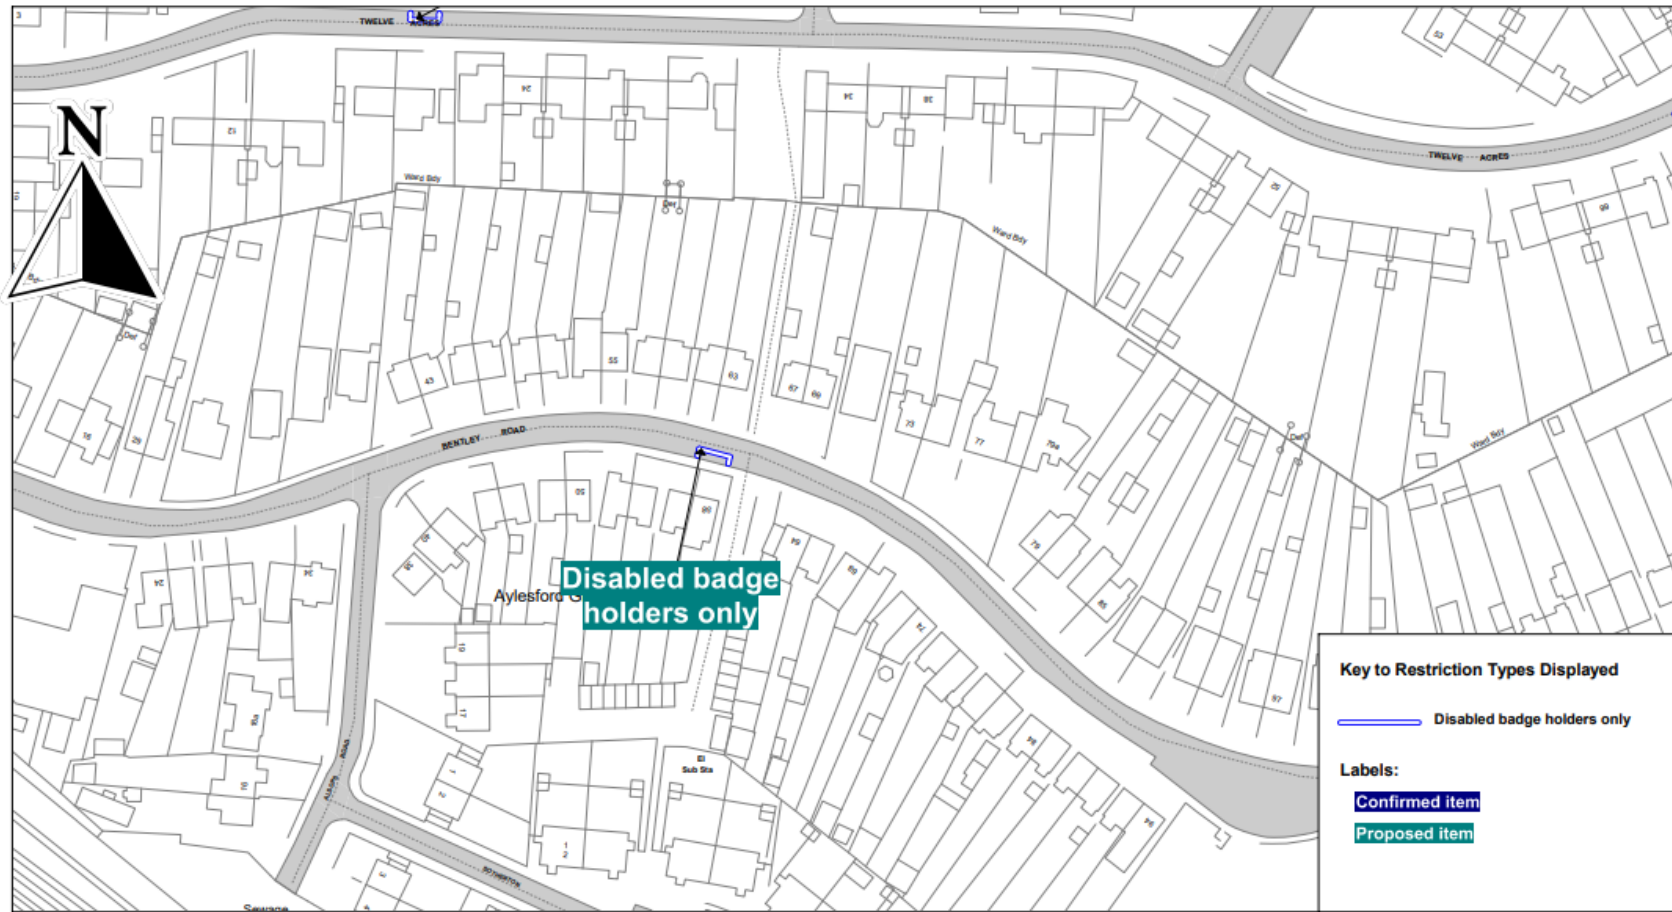

Bentley Road, Willesborough

Bentley Road

© Crown copyright. All rights reserved
 Kent County Council
 Licence No. 100019238 2024

SCALE	1 : 1250
DATE	22/04/2024
DRAWING No.	
DRAWN BY	

Blake Court

badge
only

Disabled badge
holders only

Key to Restriction Types Displayed

- Disabled badge holders only
- No waiting at any time
- ~~~~~ Pedestrian Crossing
- No stopping except local buses

Blake Court

© Crown copyright. All rights reserved
Kent County Council
Licence No. 100019238 2024

Kent Avenue

Kent Avenue - DPPB

© Crown copyright. All rights reserved
 Kent County Council
 Licence No. 100019238 2024

SCALE	1 : 1250
DATE	22/04/2024
DRAWING No.	
DRAWN BY	

Littlebrook Road

Key to Restriction Types Displayed	
	Access marking
	Disabled badge holders only